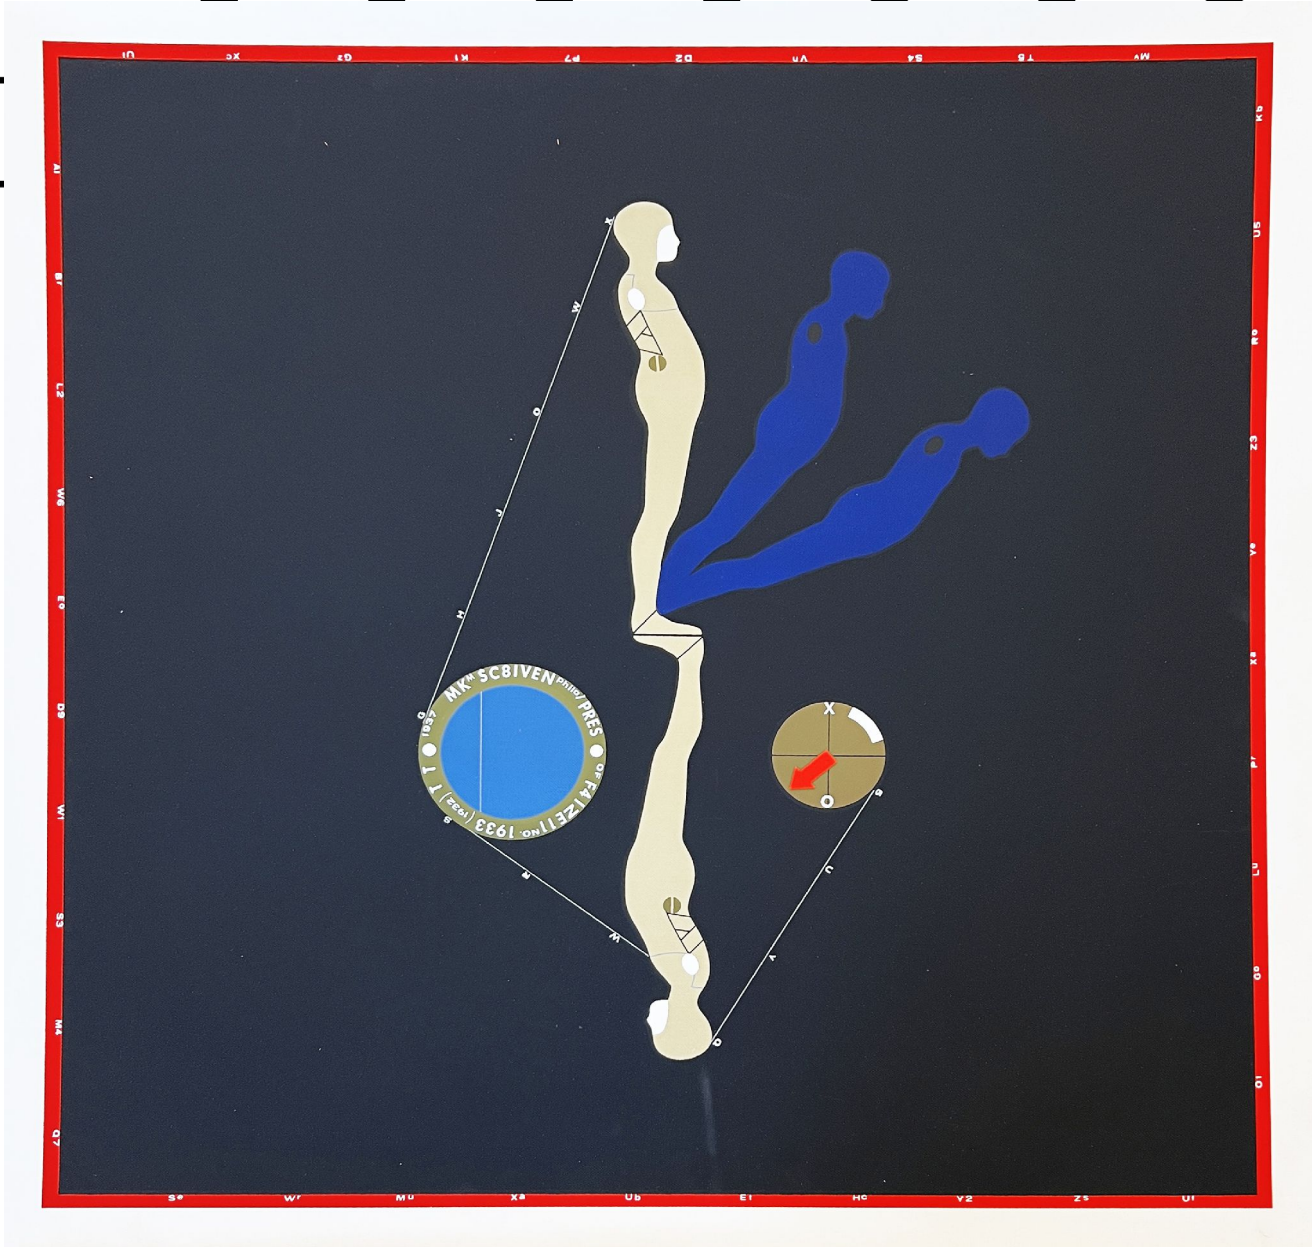

ERY

Ernest Tino Trova, *Falling Man, Black & Blue with Red Box*, 1967  
Silkscreen, 24 x 24 in. (61 x 61 cm)