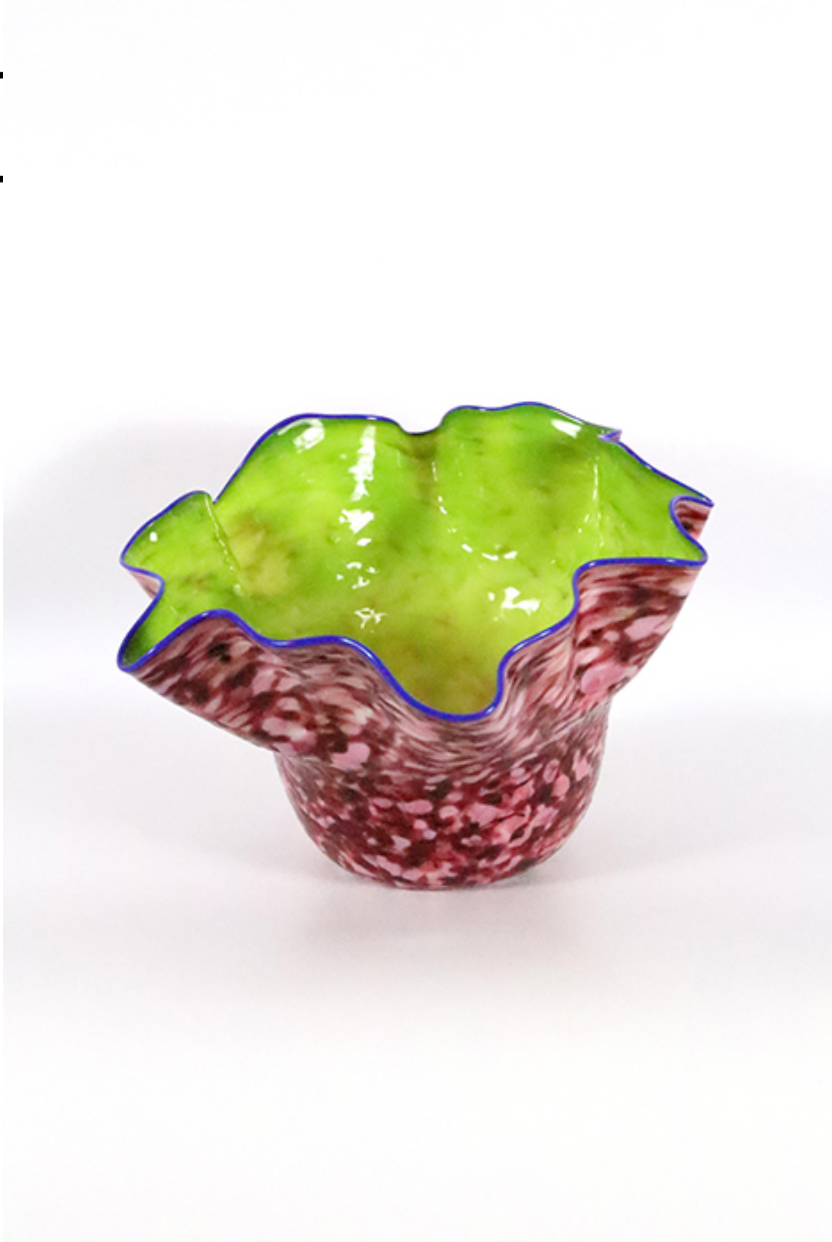

KODNER
GALLERY

Art

Dale Chihuly, *Zephyr Green Macchia with Blue Lip
Wrap*, 1996
Glass, 8 x 10 x 10 in.