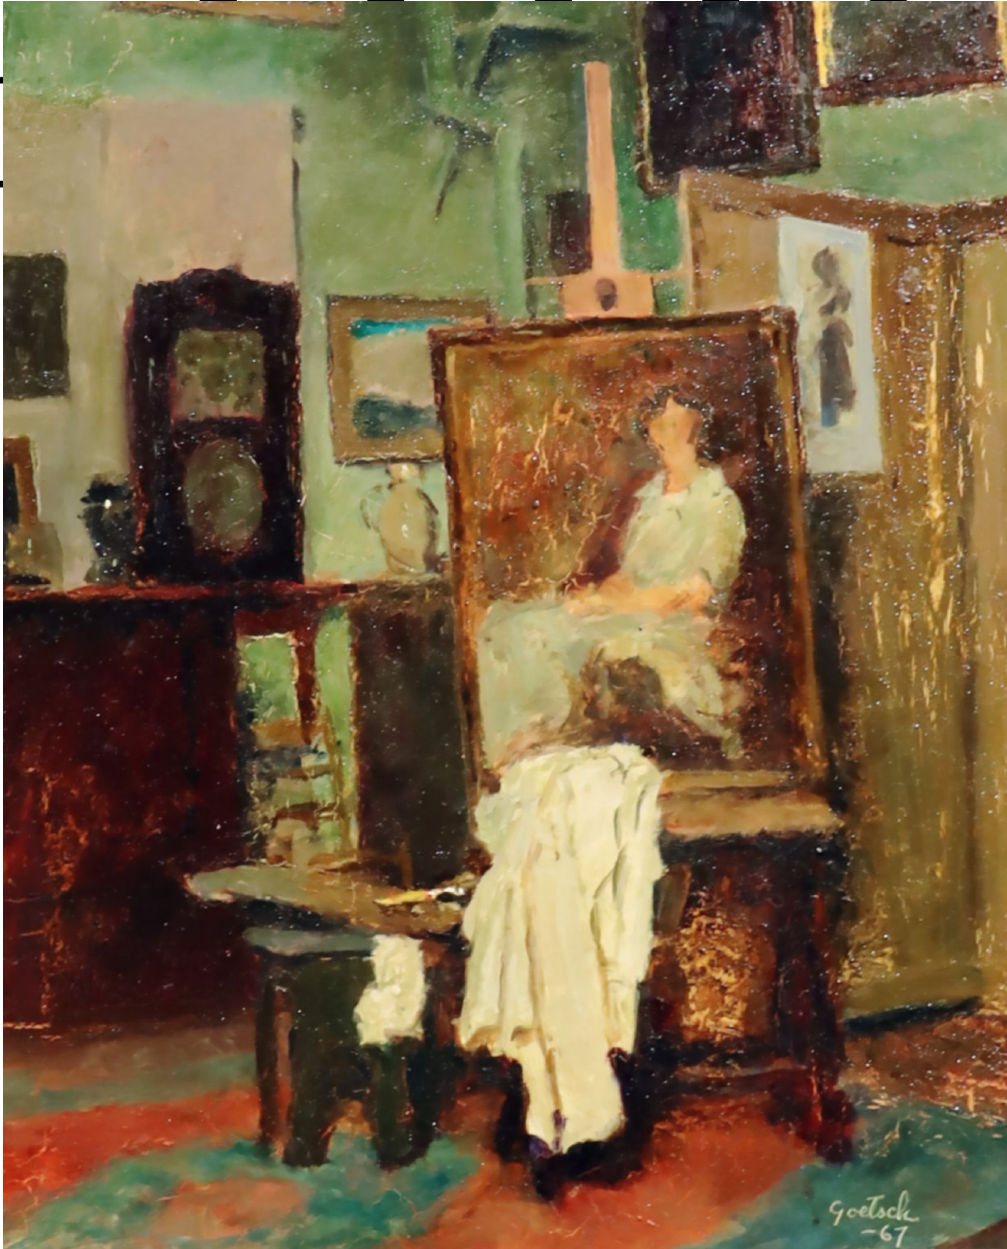

**GALLERY**

Gustav Goetsch, *Artist's Studio*, 1967  
Oil on Board, 12 x 10 in. (30.5 x 25.4 cm)