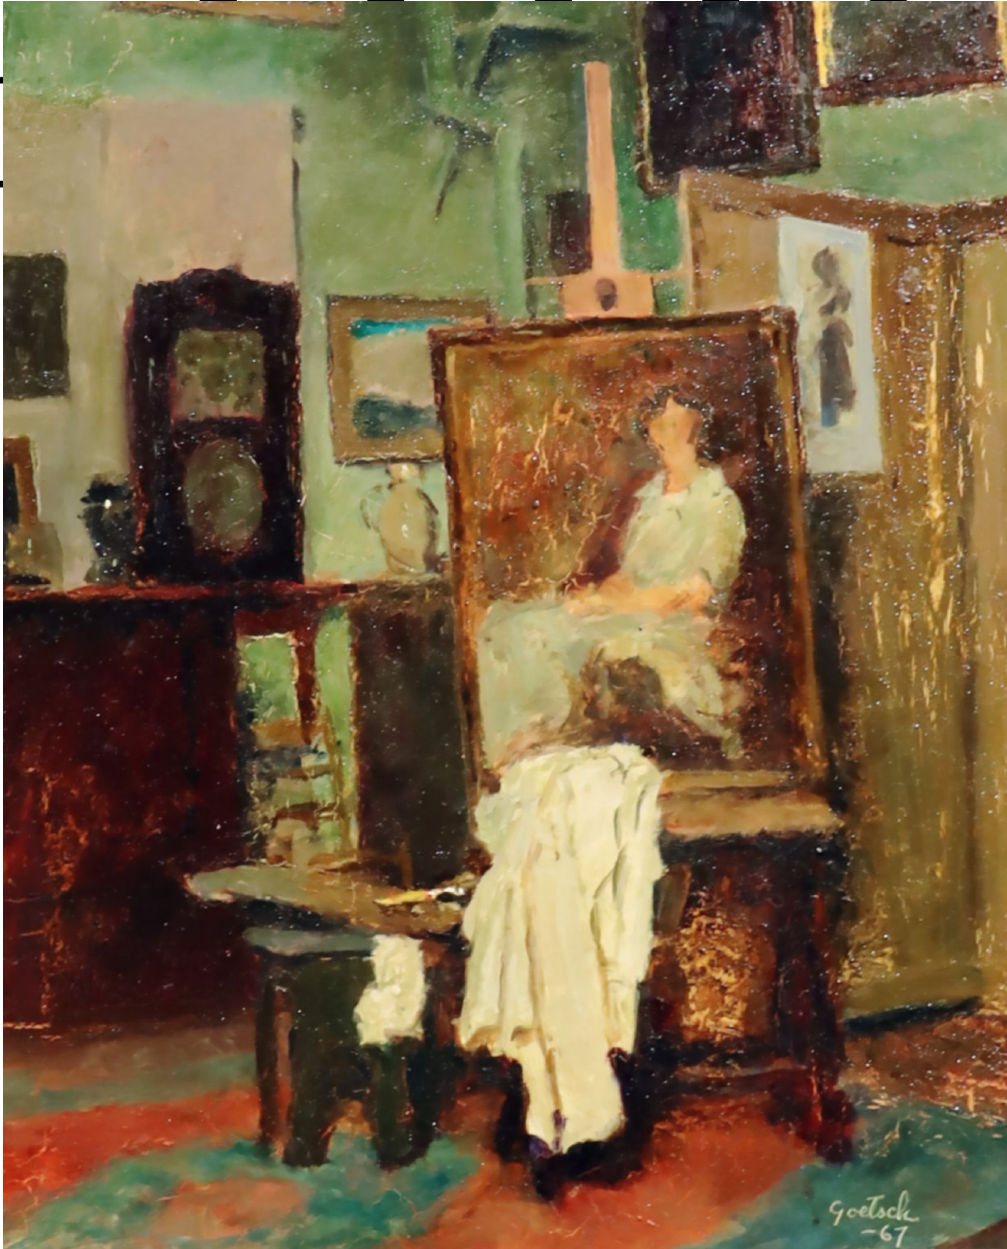

GALLERY

Gustav Goetsch, *Artist's Studio*, 1967
Oil on Board, 12 x 10 in. (30.5 x 25.4 cm)