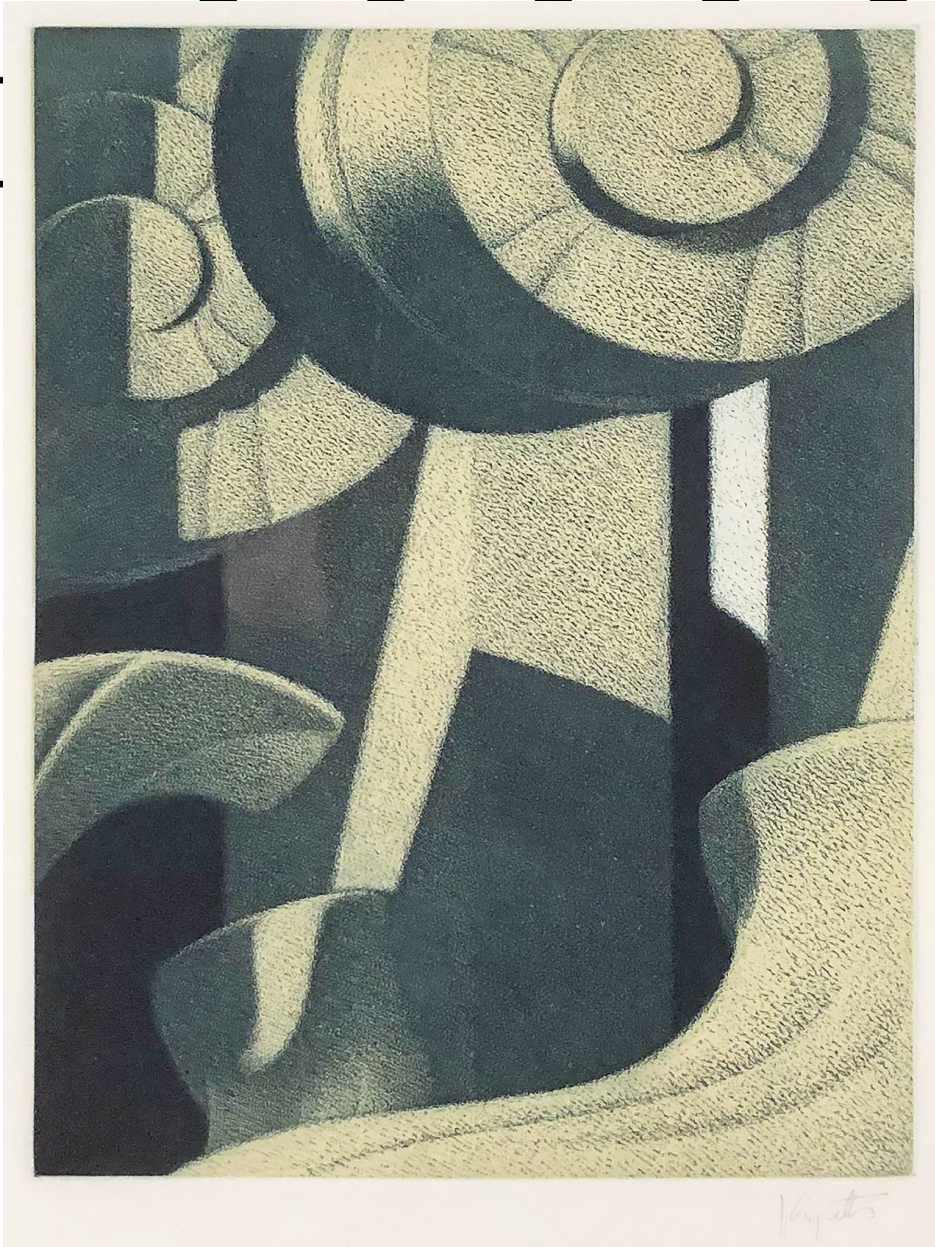

ALLERY

rt

Hugh Kepets, *Met Gates II*
Aquatint with Color, 11 1/2 x 8 3/4 in. (29.2 x 22.2 cm)