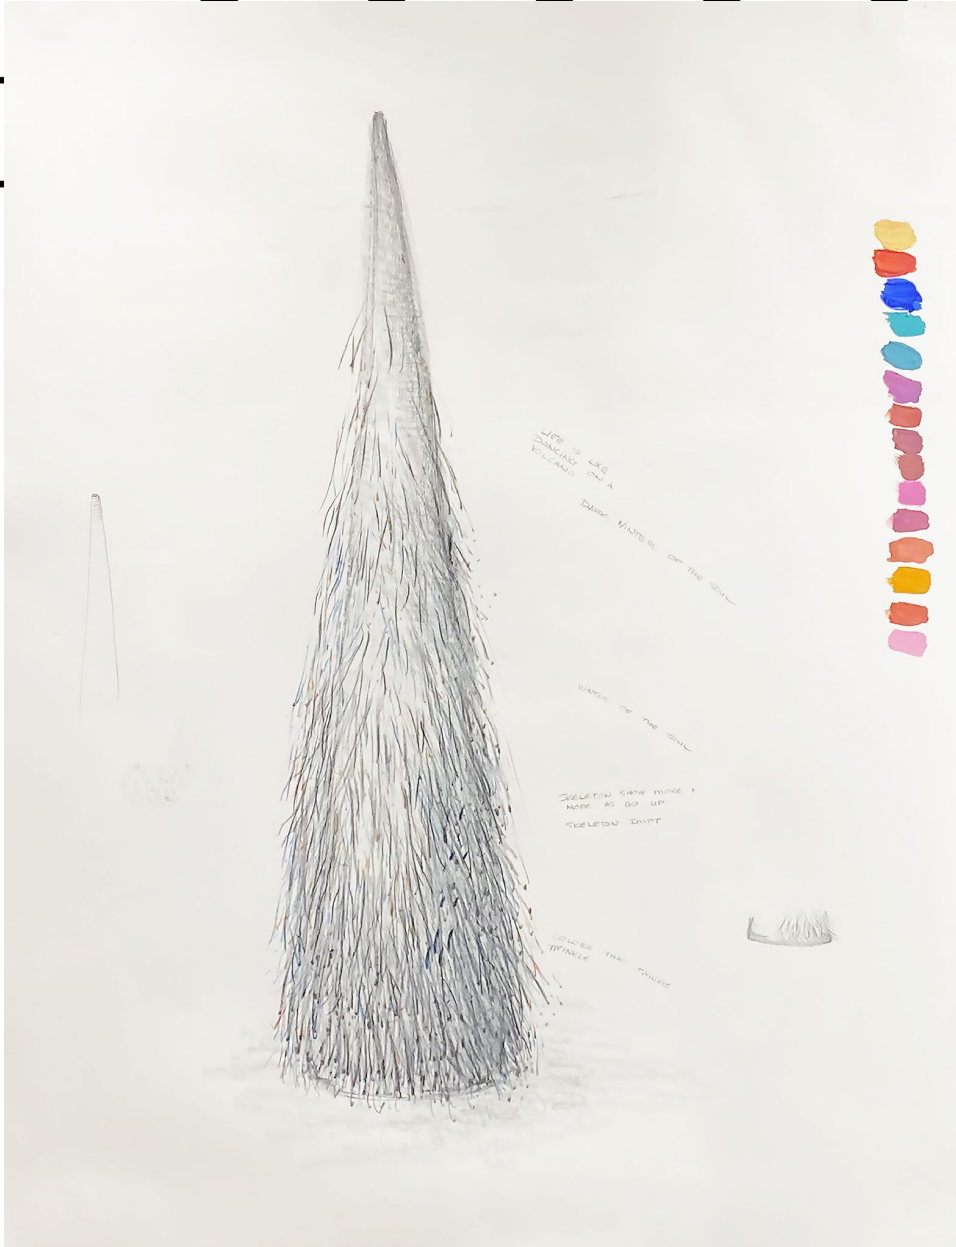

KODNER GALLERY

Art

Jane Sauer, *Cone Drawing*
Mixed Media on Paper, 30 x 31 1/2 in. (76.2 x 80 cm)