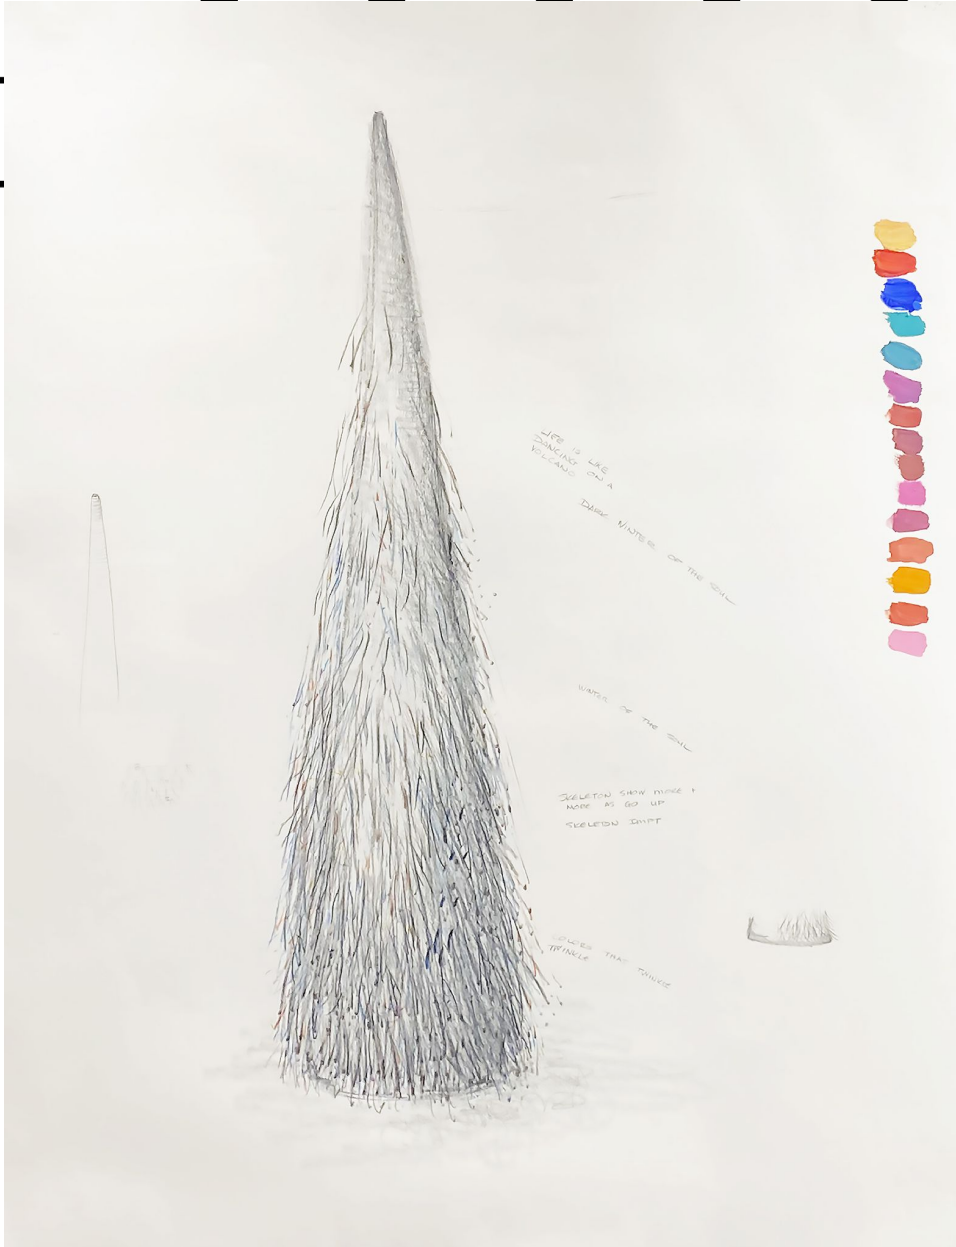

GALLERY

t

Jane Sauer, *Cone Drawing*
Mixed Media on Paper, 30 x 31 1/2 in. (76.2 x 80 cm)