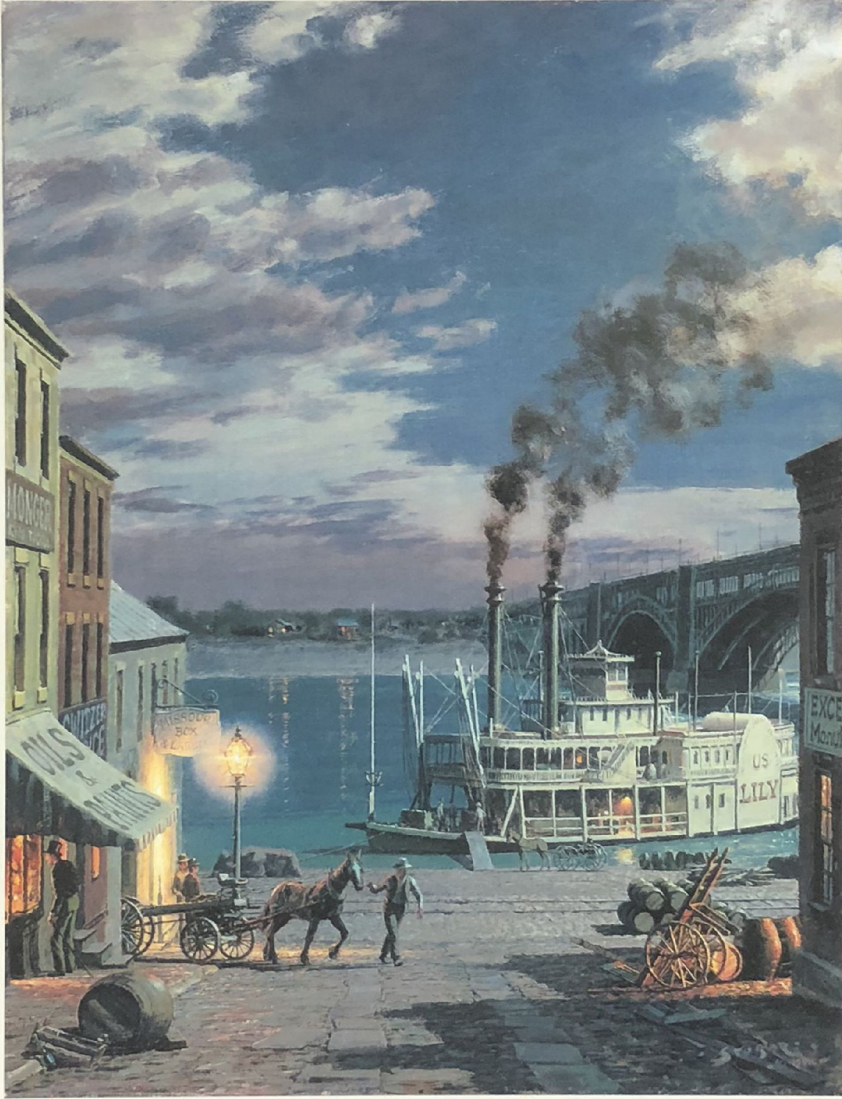

# GALLERY

Art

ST LOUIS  
*Laclede's Landing, c. 1885* *Stobart*

John Stobart, *Laclede's Landing*  
Print, 16 1/2 x 12 in. (41.9 x 30.5 cm)