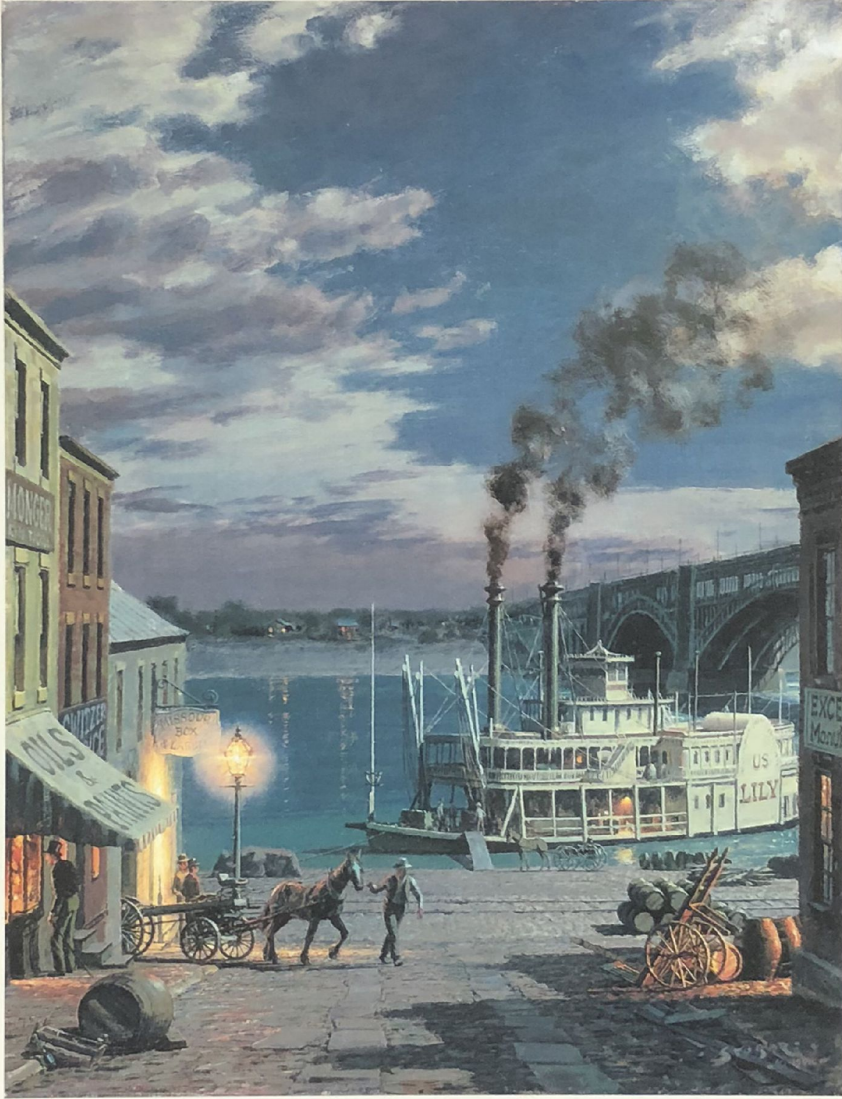

# GALLERY

Art

ST LOUIS  
*Laclede's Landing, c. 1885* *SW*

John Stobart, *Laclede's Landing*  
Print, 16 1/2 x 12 in. (41.9 x 30.5 cm)