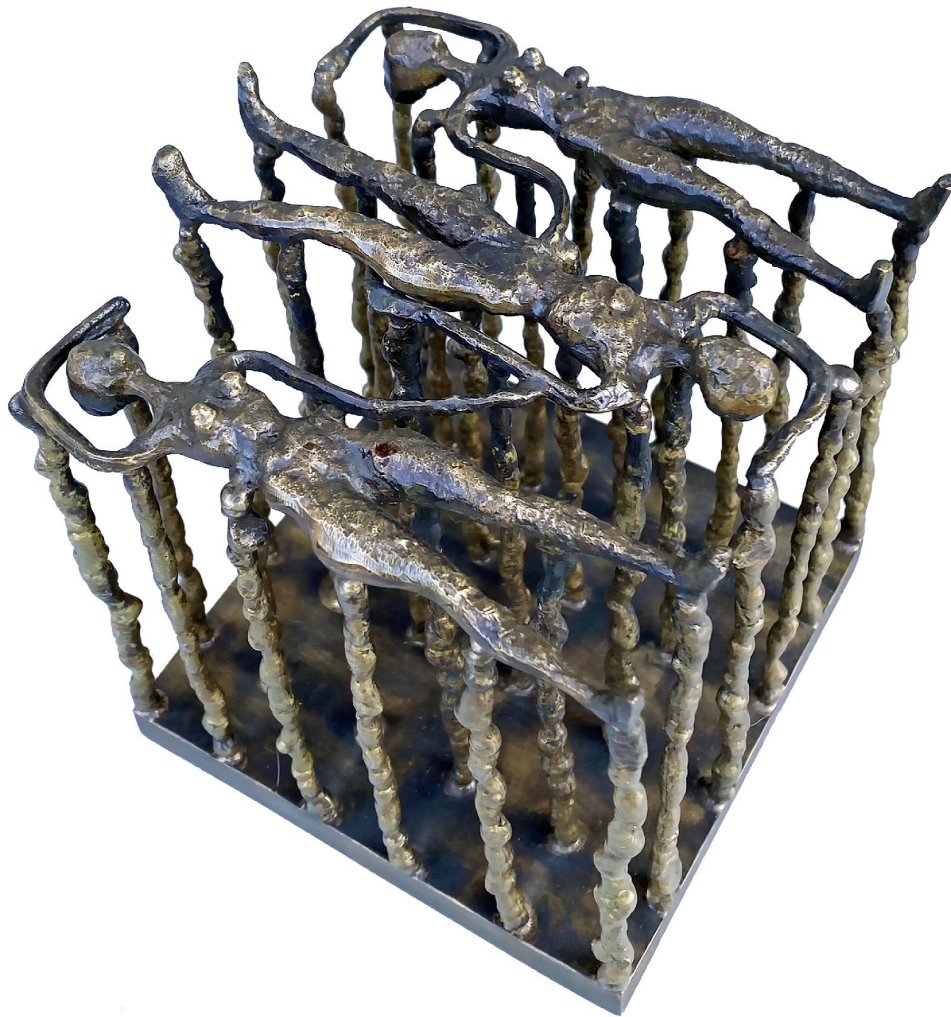

LERV

Kent Addison, *Sleep*, 1971
Metal, 6 1/2 x 5 x 5 in. (16.5 x 12.7 x 12.7 cm)