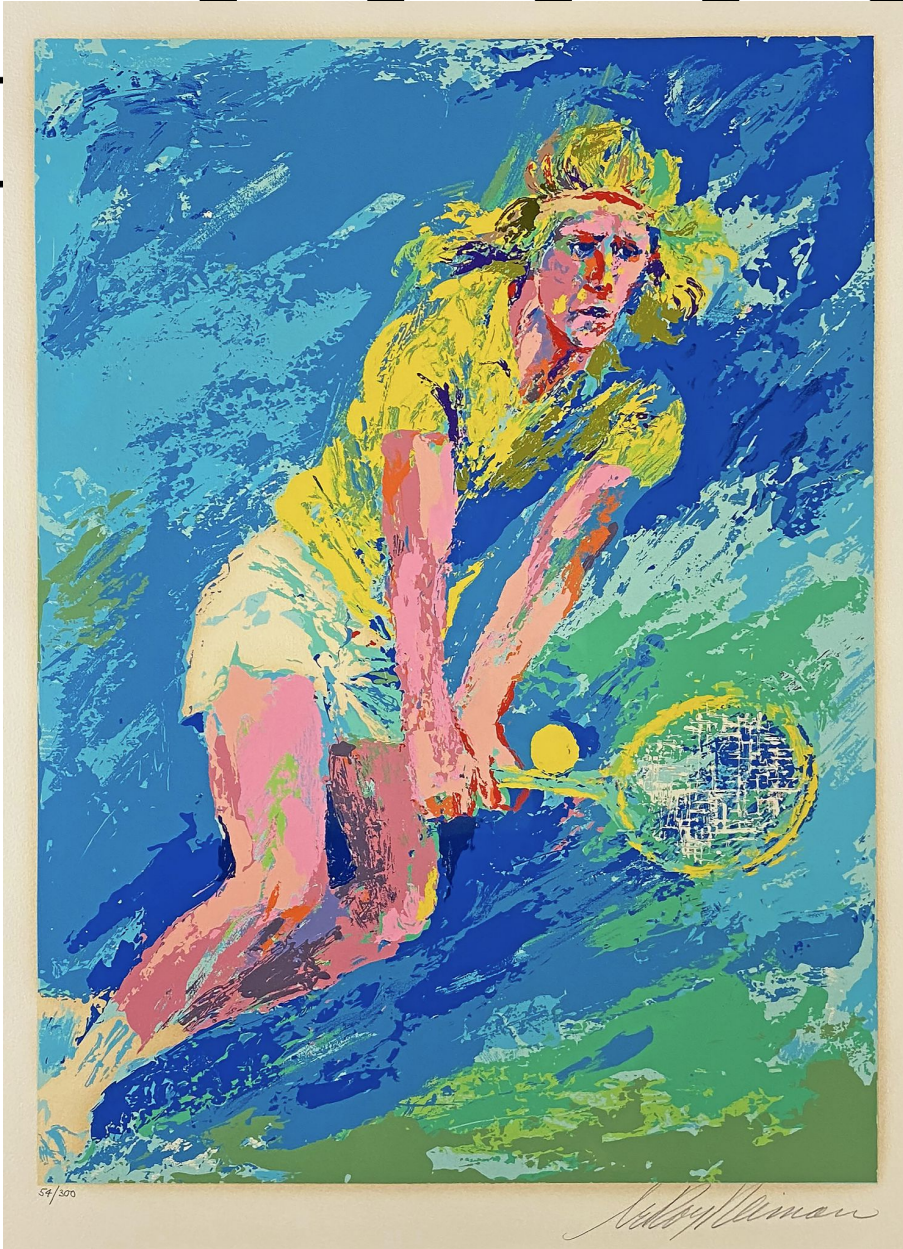

GALLERY

Art

Leroy Neiman, *Bjorn Borg*
Serigraph, 23 1/2 x 17 in. (59.7 x 43.2 cm)