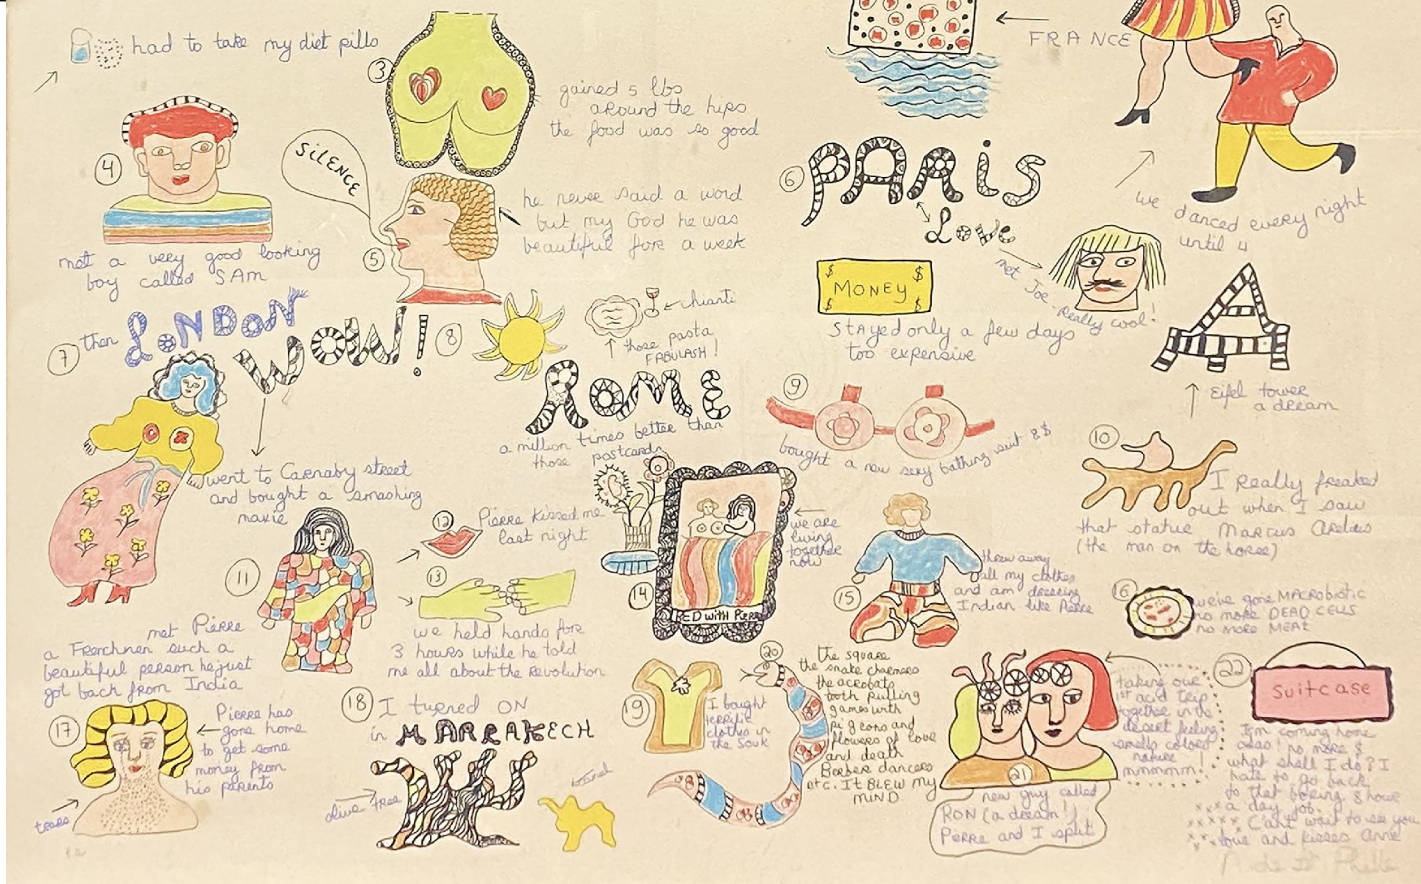

DEAR Diana

I had a marvelous time on the

Niki De Saint Phalle, *Dear Diana*
Lithograph, 22 x 29 1/2 in. (55.9 x 74.9 cm)