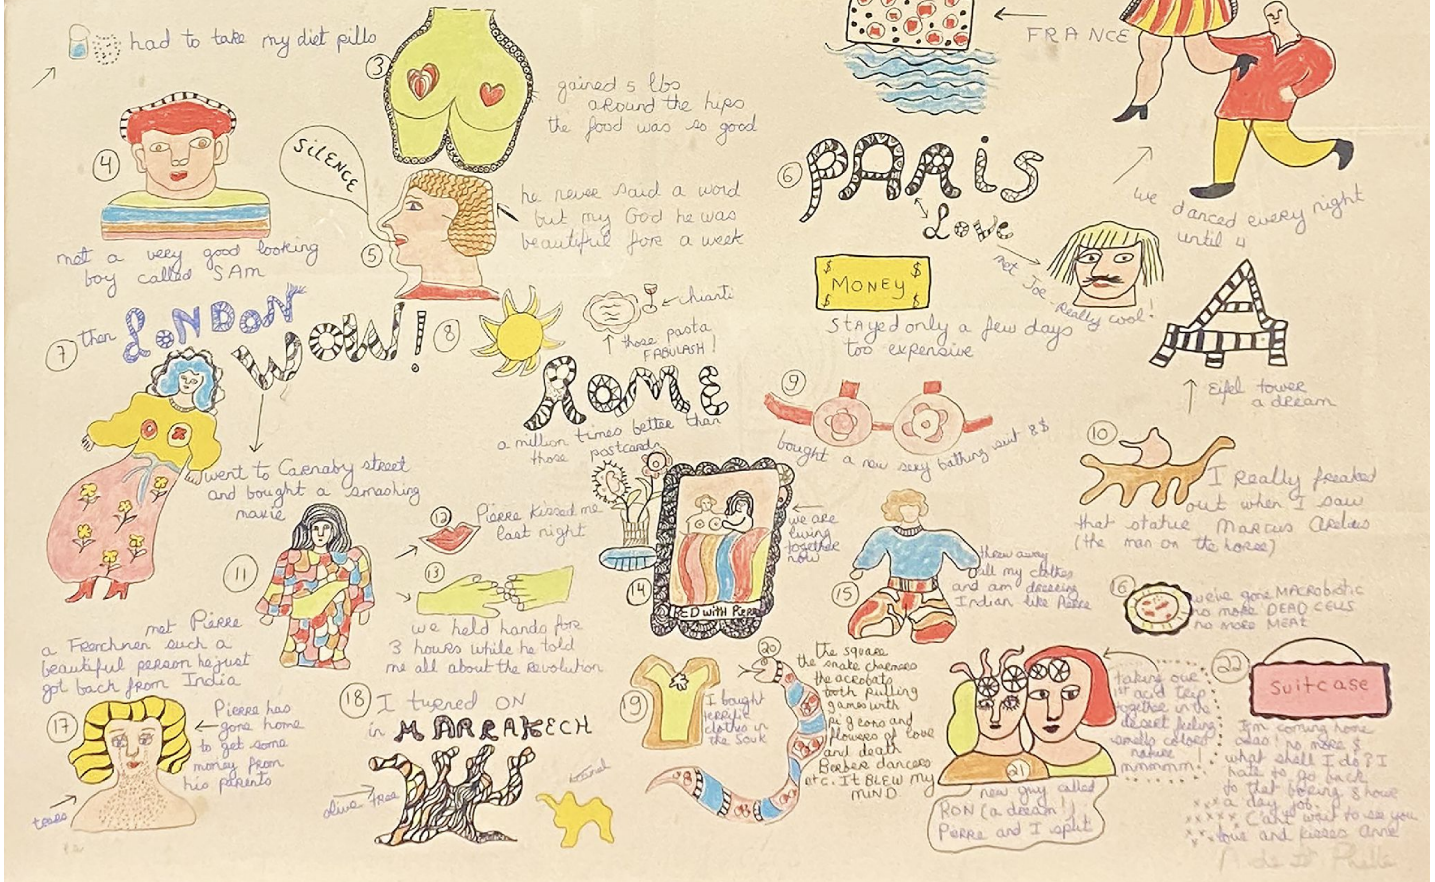

# DEAR Diana

I had a marvelous time on the

Niki De Saint Phalle, *Dear Diana*  
Lithograph, 22 x 29 1/2 in. (55.9 x 74.9 cm)