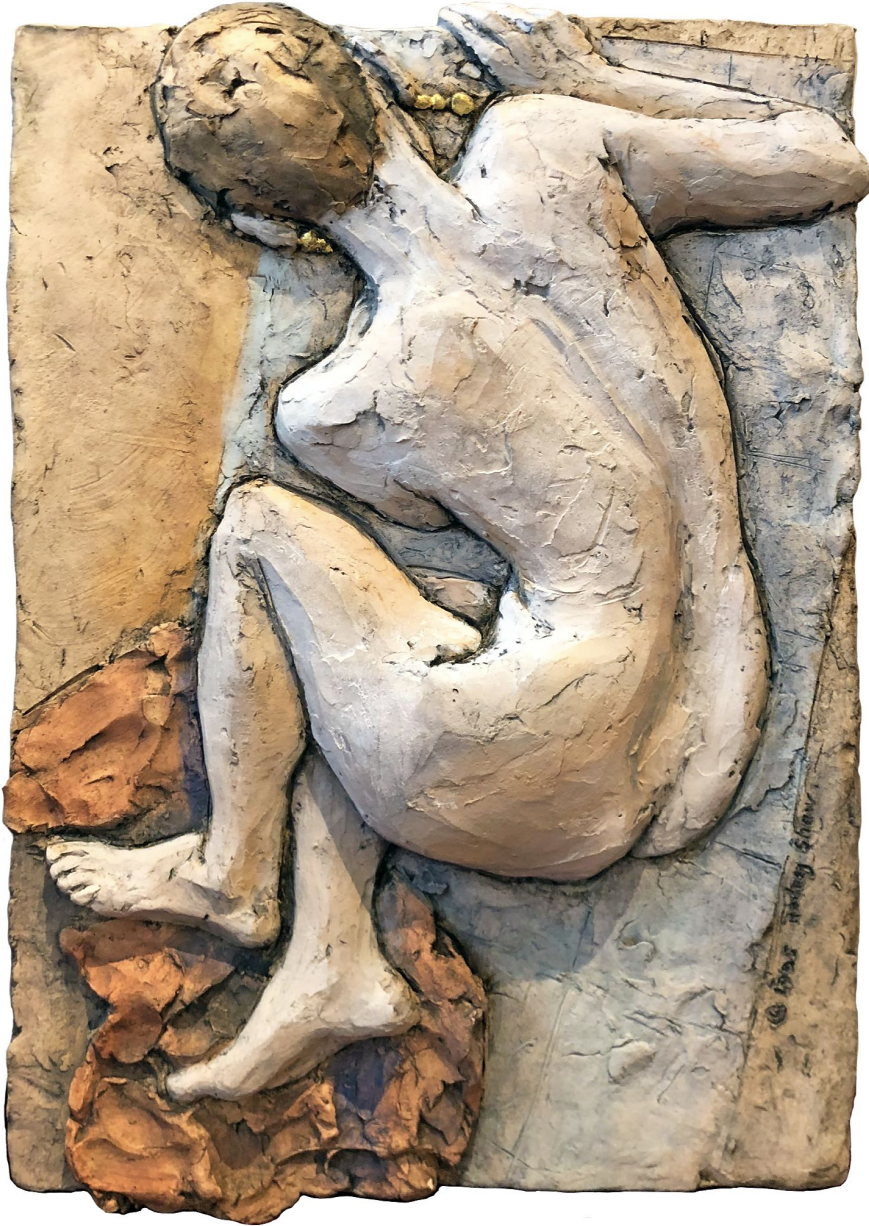

ALLERY

rt

Rodney Shaw, *Reclining Nude*, 1995
Painted Ceramic, 11 x 15 in. (27.9 x 38.1 cm)