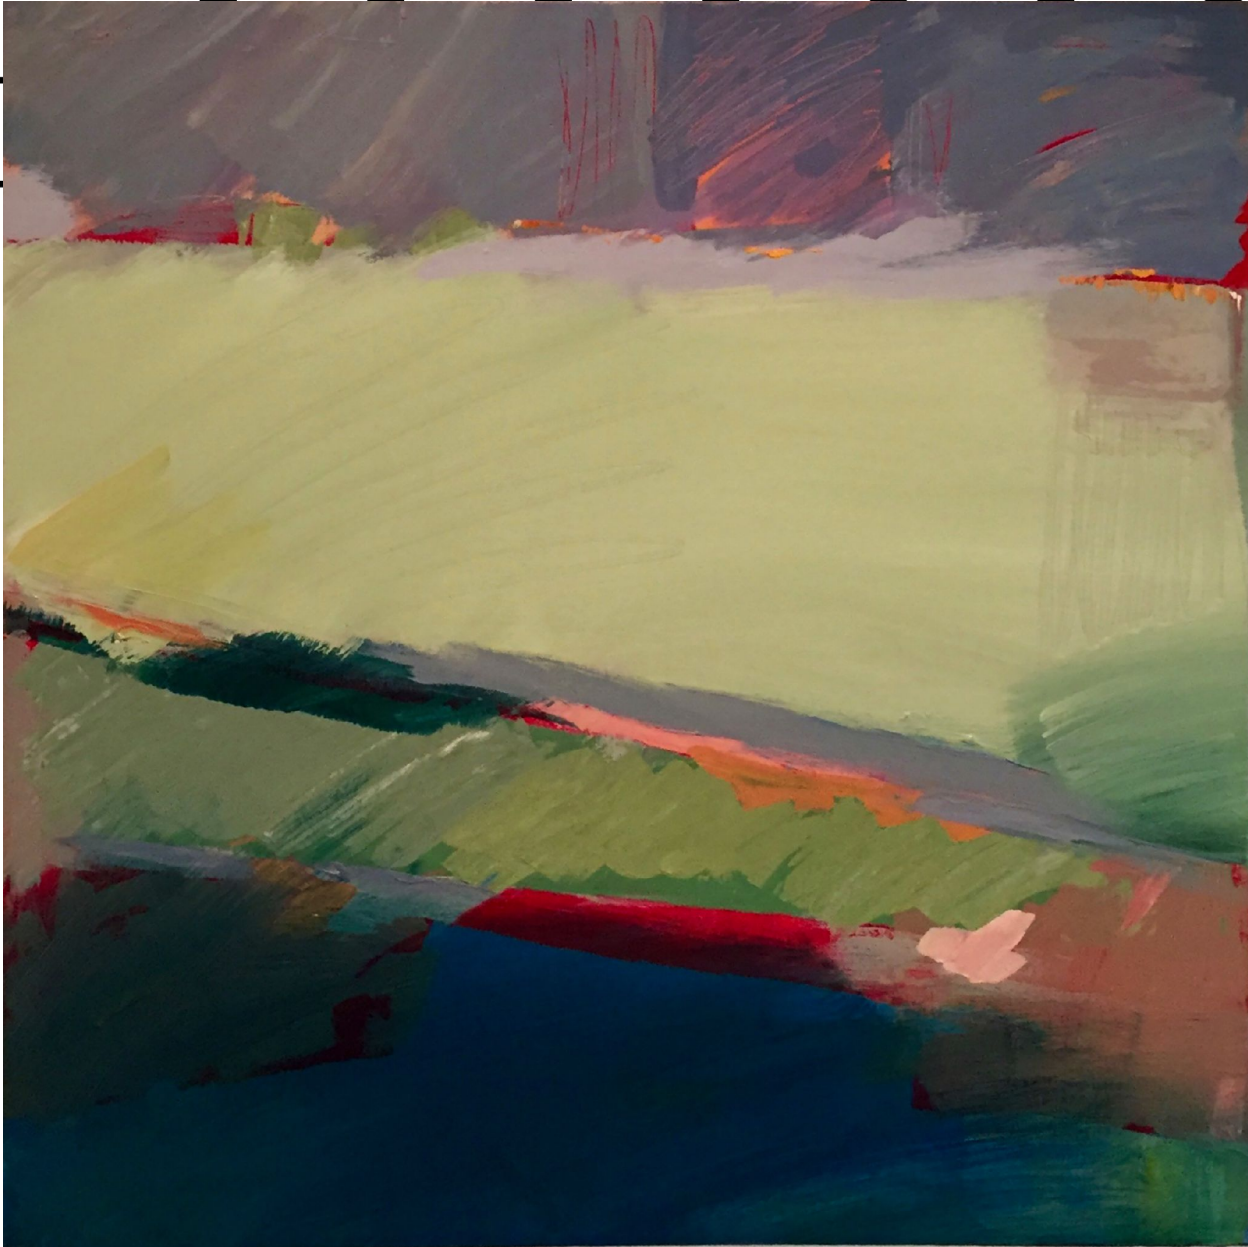

ERY

Sheppard Morose, *San Mateo*
Acrylic on Canvas, 24 x 24 in. (61 x 61 cm)