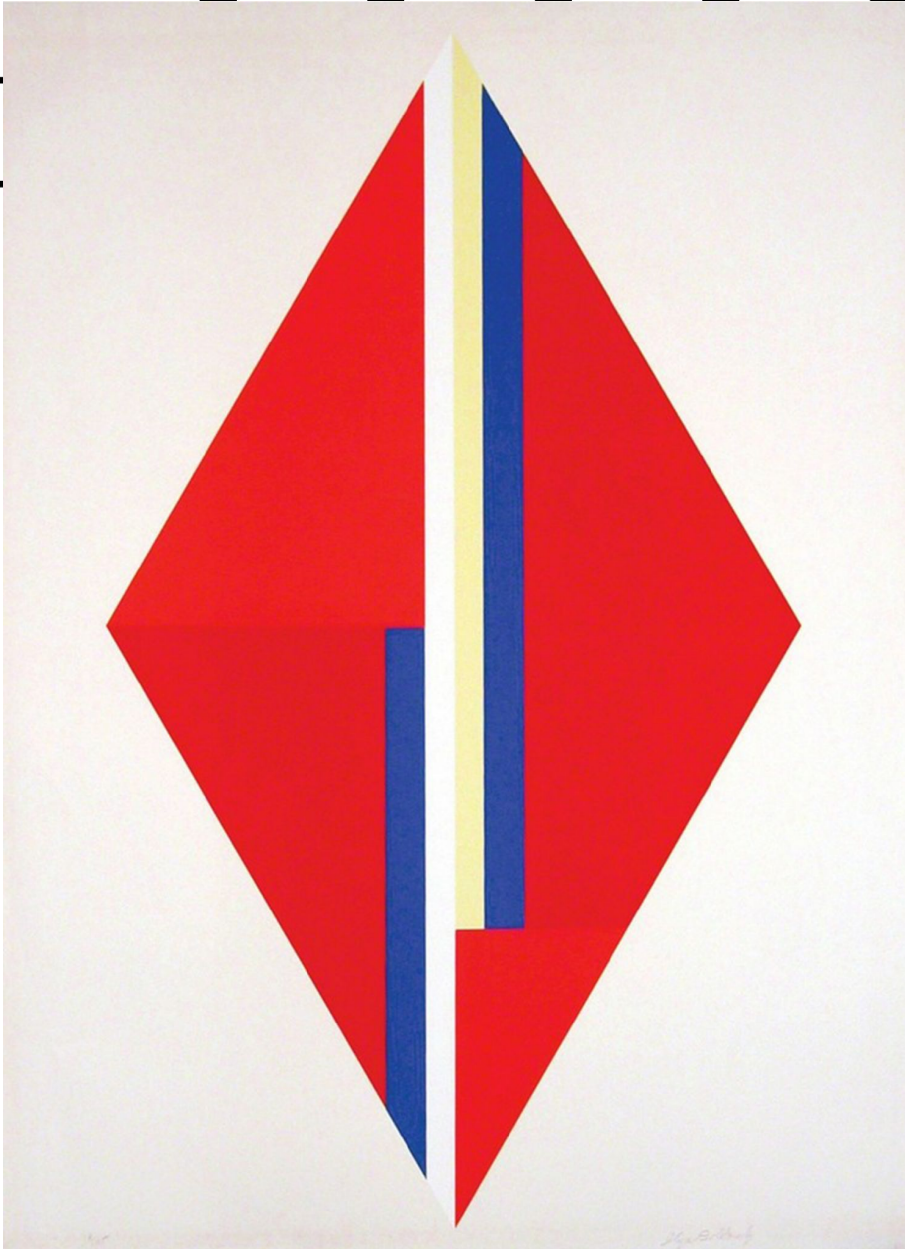

GALLERY

rt

Ilya Bolotowsky, *Geometric Composition with Red Diamond*
Color Lithograph, 29 3/4 x 21 3/4 in. (75.6 x 55.2 cm)