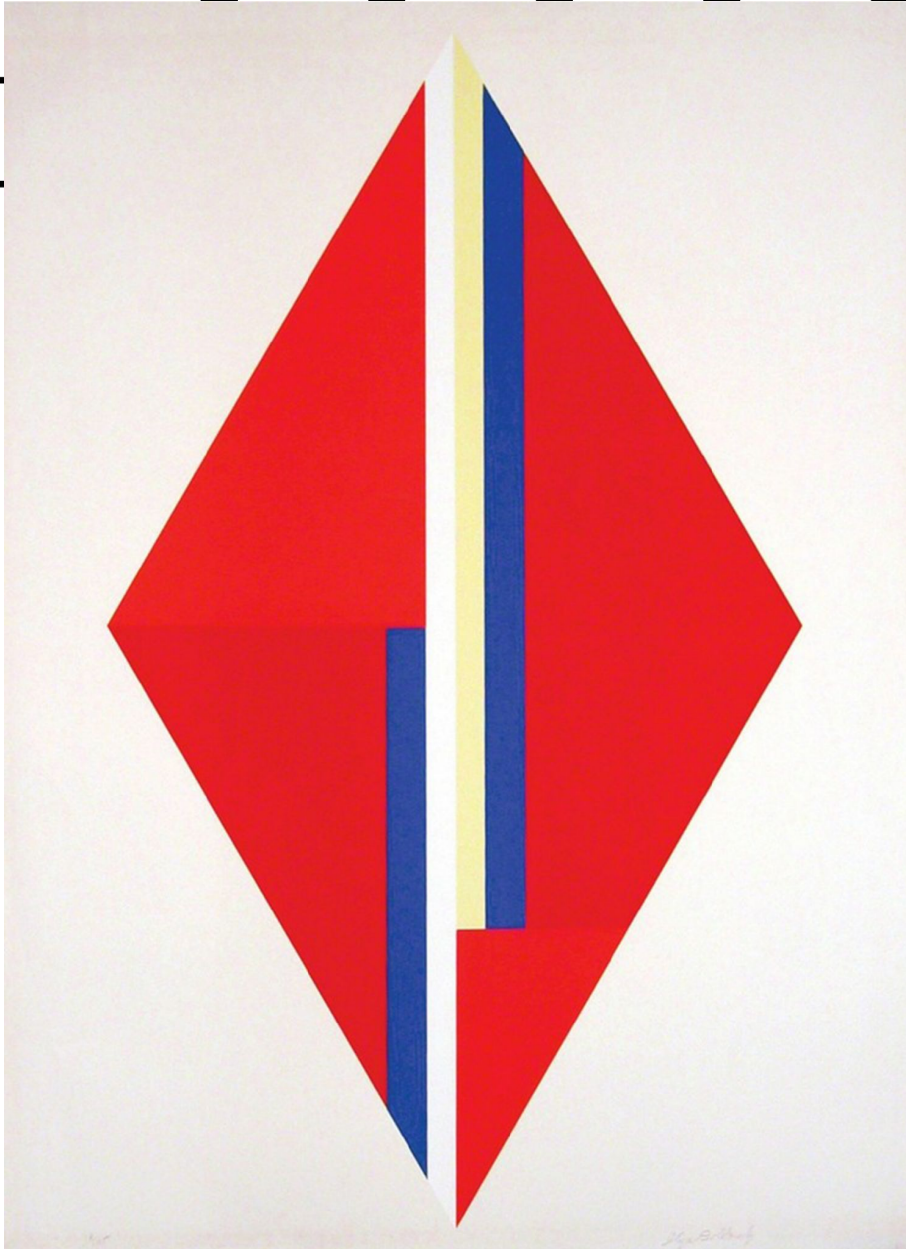

GALLERY

rt

Ilya Bolotowsky, *Geometric Composition with Red Diamond*
Color Lithograph, 29 3/4 x 21 3/4 in. (75.6 x 55.2 cm)