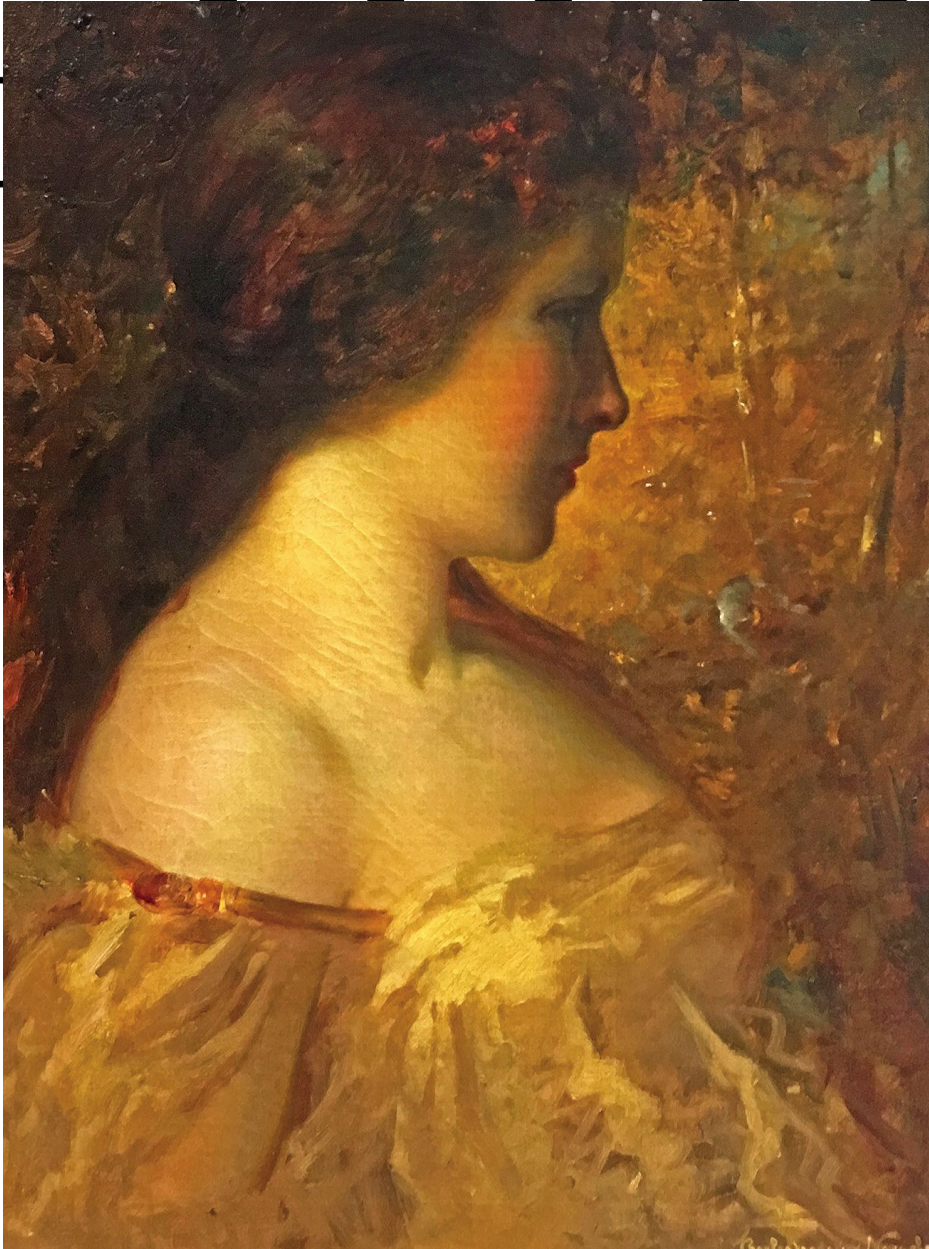

**GALLERY**

ct

Charles Frederick Naegele, *Profile of a Woman*  
Oil on Canvas, 24 x 18 in. (61 x 45.7 cm)