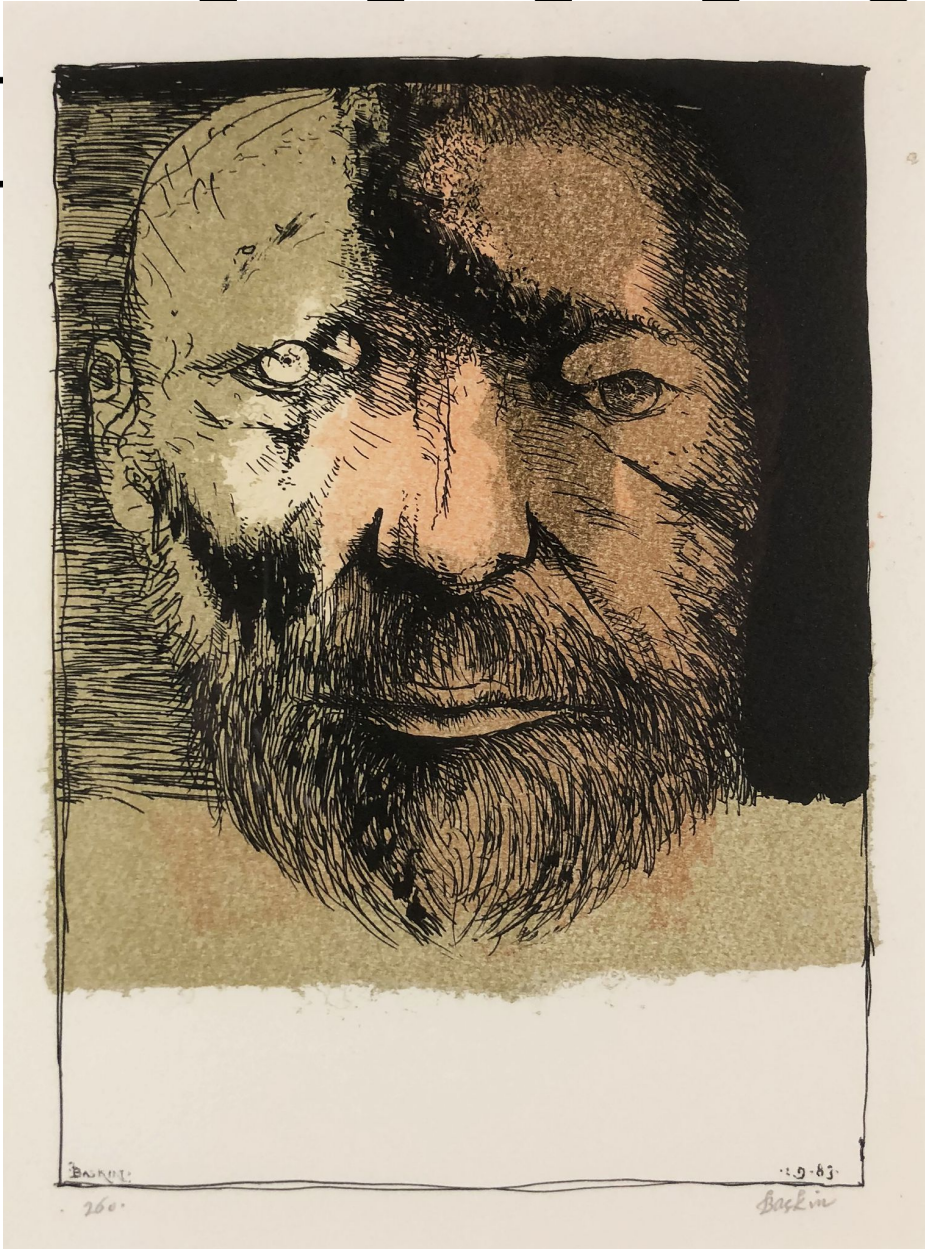

**ALLERY**

**rt**

Leonard Baskin, *Portrait*, 1983  
Color Lithograph, 10 x 7 in. (25.4 x 17.8 cm)