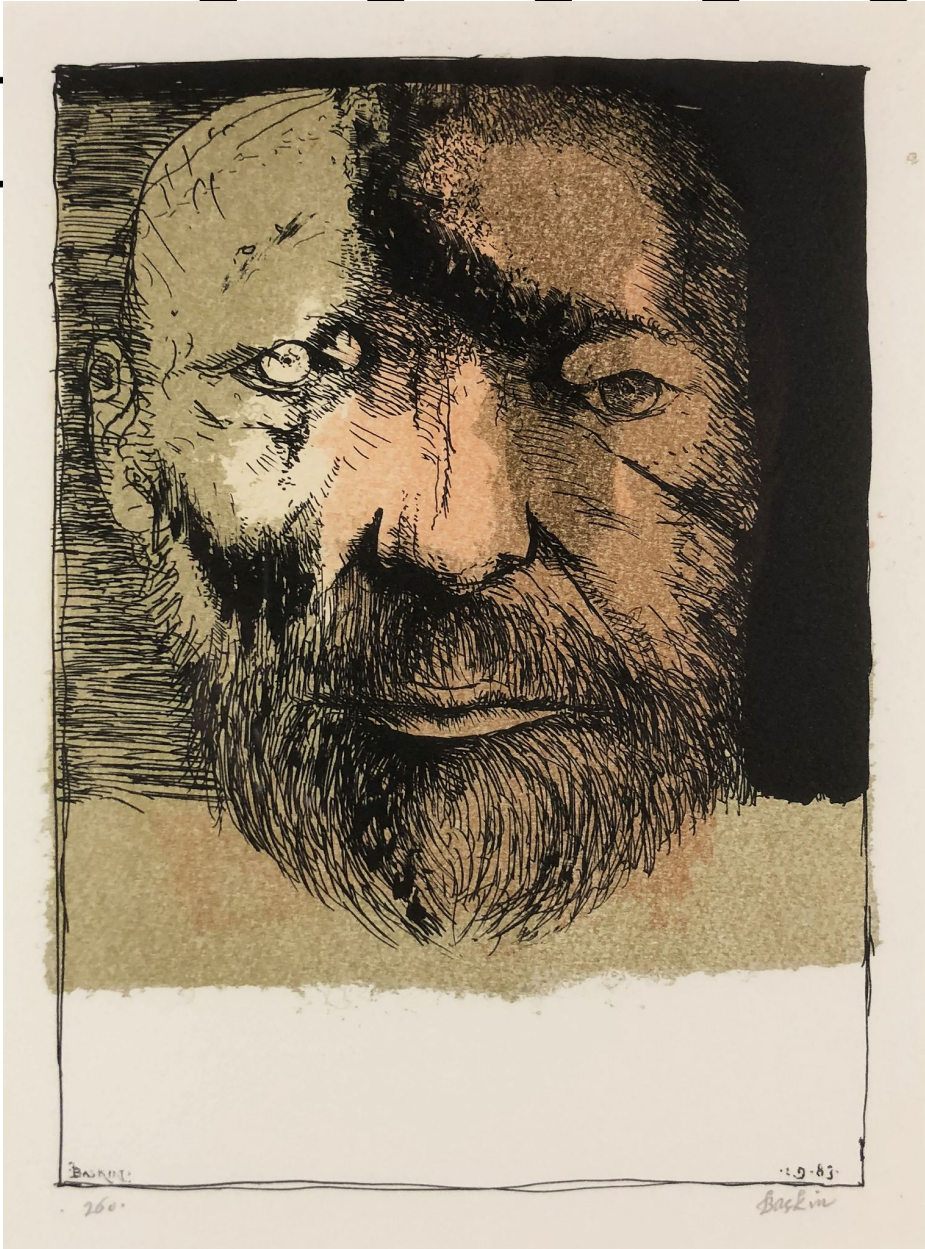

GALLERY

rt

Leonard Baskin, *Portrait*, 1983
Color Lithograph, 10 x 7 in. (25.4 x 17.8 cm)