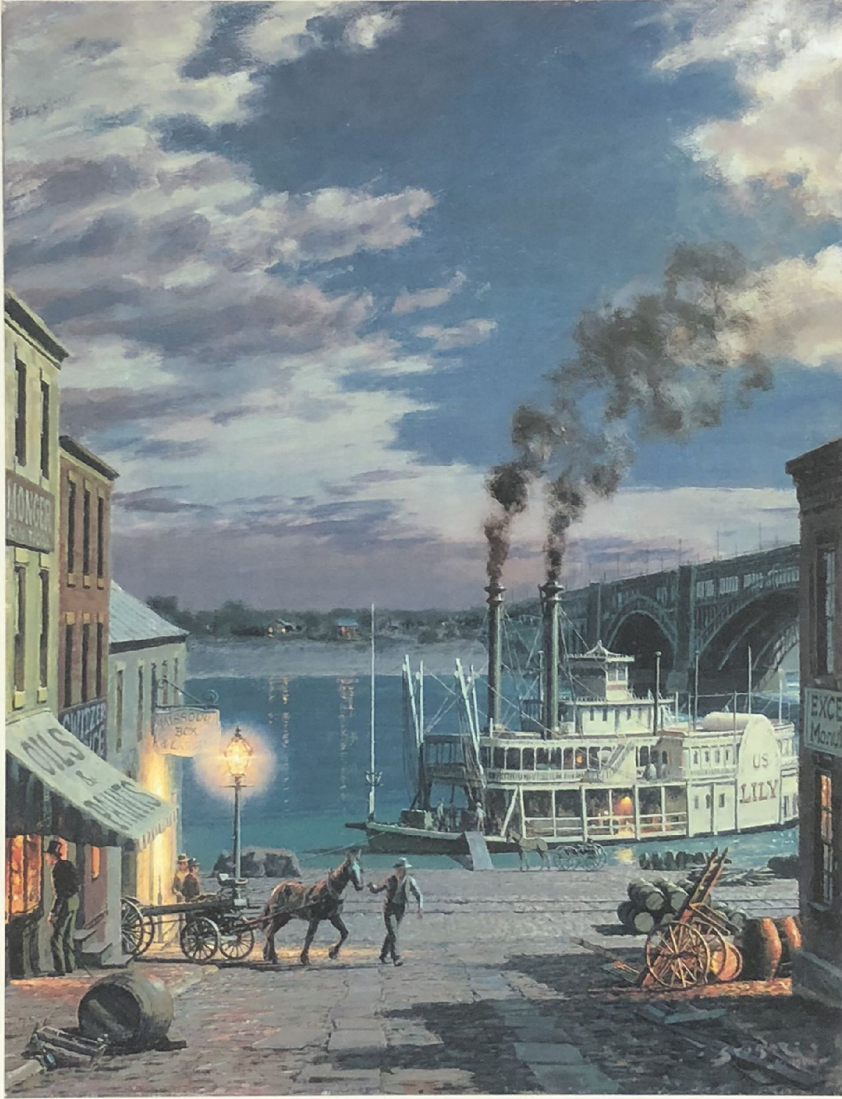

GALLERY

Art

ST LOUIS
Laclede's Landing, c. 1885 *SW*

John Stobart, *Laclede's Landing*
Print, 16 1/2 x 12 in. (41.9 x 30.5 cm)