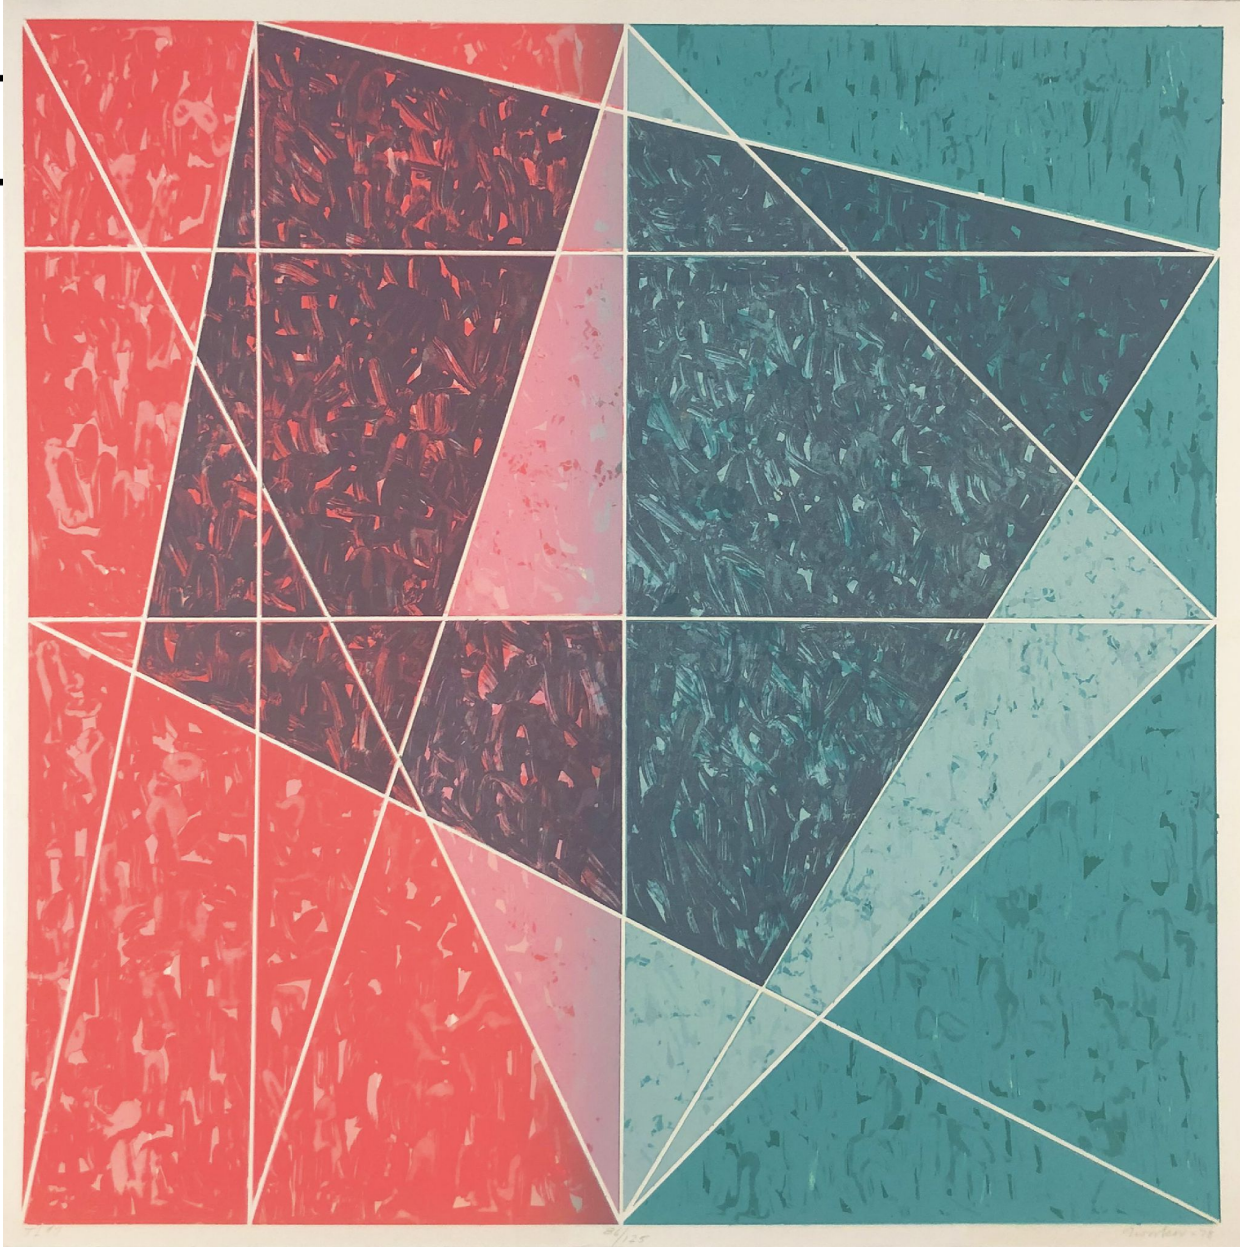

ERY

Jack Tworkov, *T.L. #7*, 1978
Color Lithograph, 24 x 23 1/2 in. (61 x 59.7 cm)