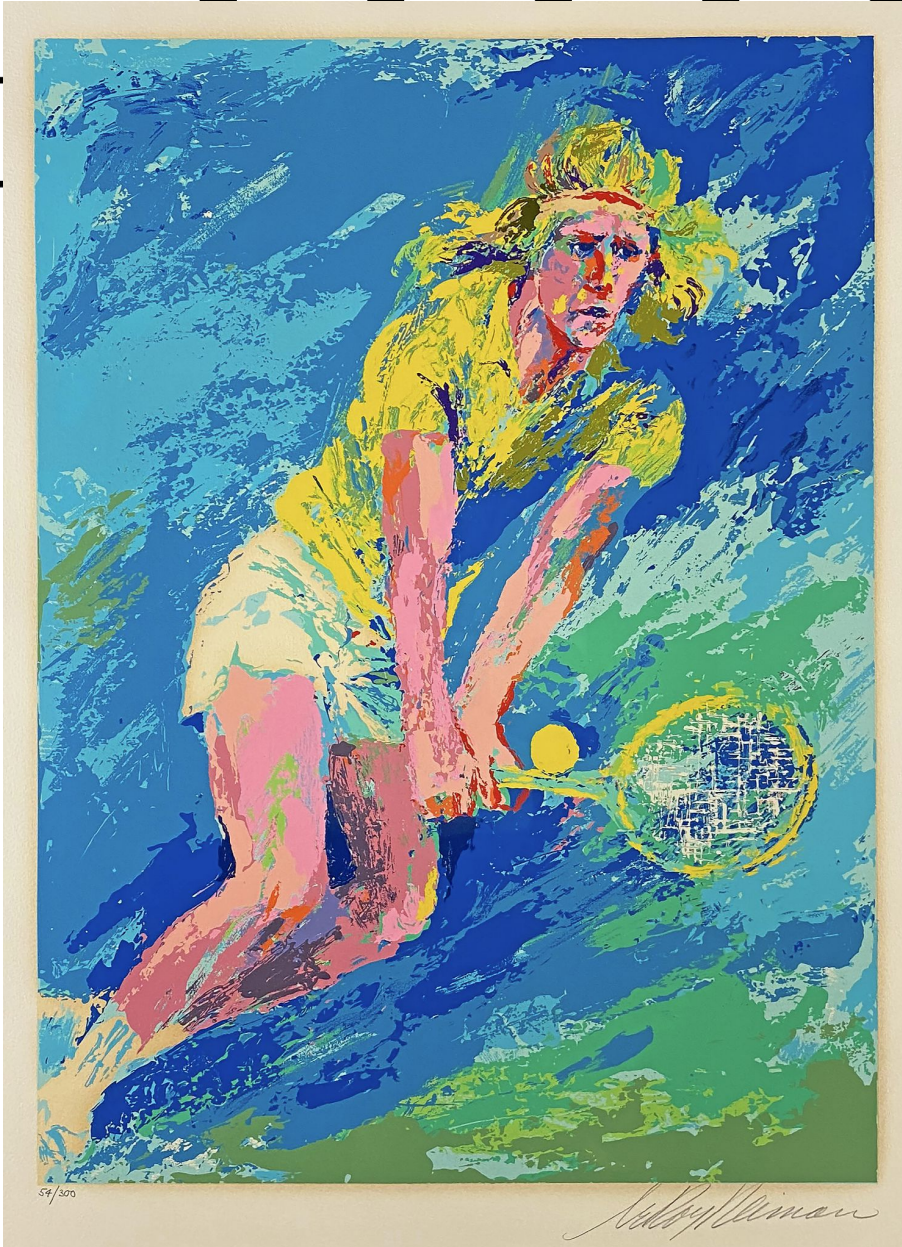

GALLERY

Art

Leroy Neiman, *Bjorn Borg*
Serigraph, 23 1/2 x 17 in. (59.7 x 43.2 cm)