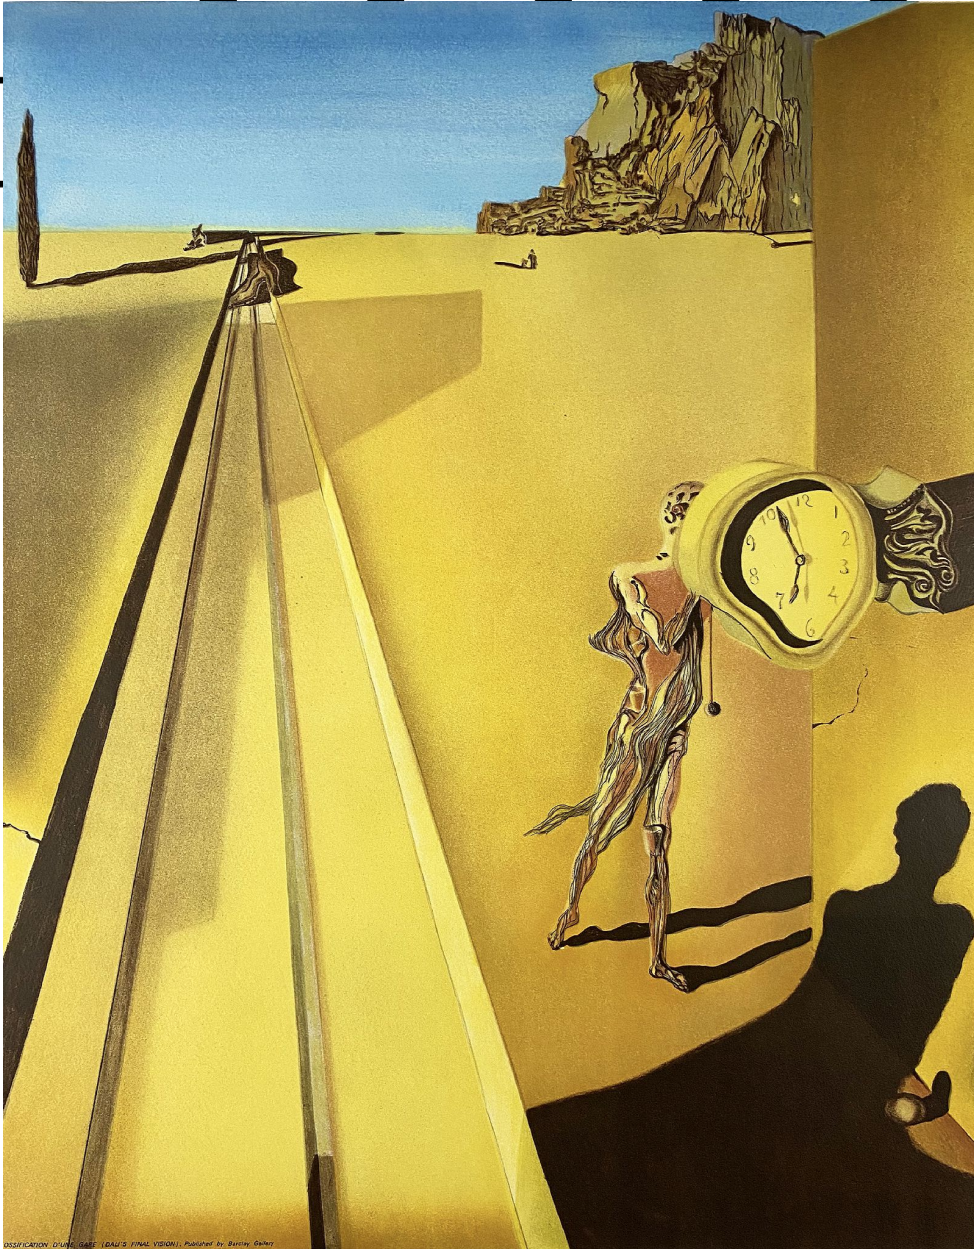

GALLERY

t

Salvador Dalí, *Ossification Prematuree d'Une Gare (Dali's Final)*
Mixed Media, Lithograph, Engraving, 32 x 28 in. (81.3 x 71.1 cm)