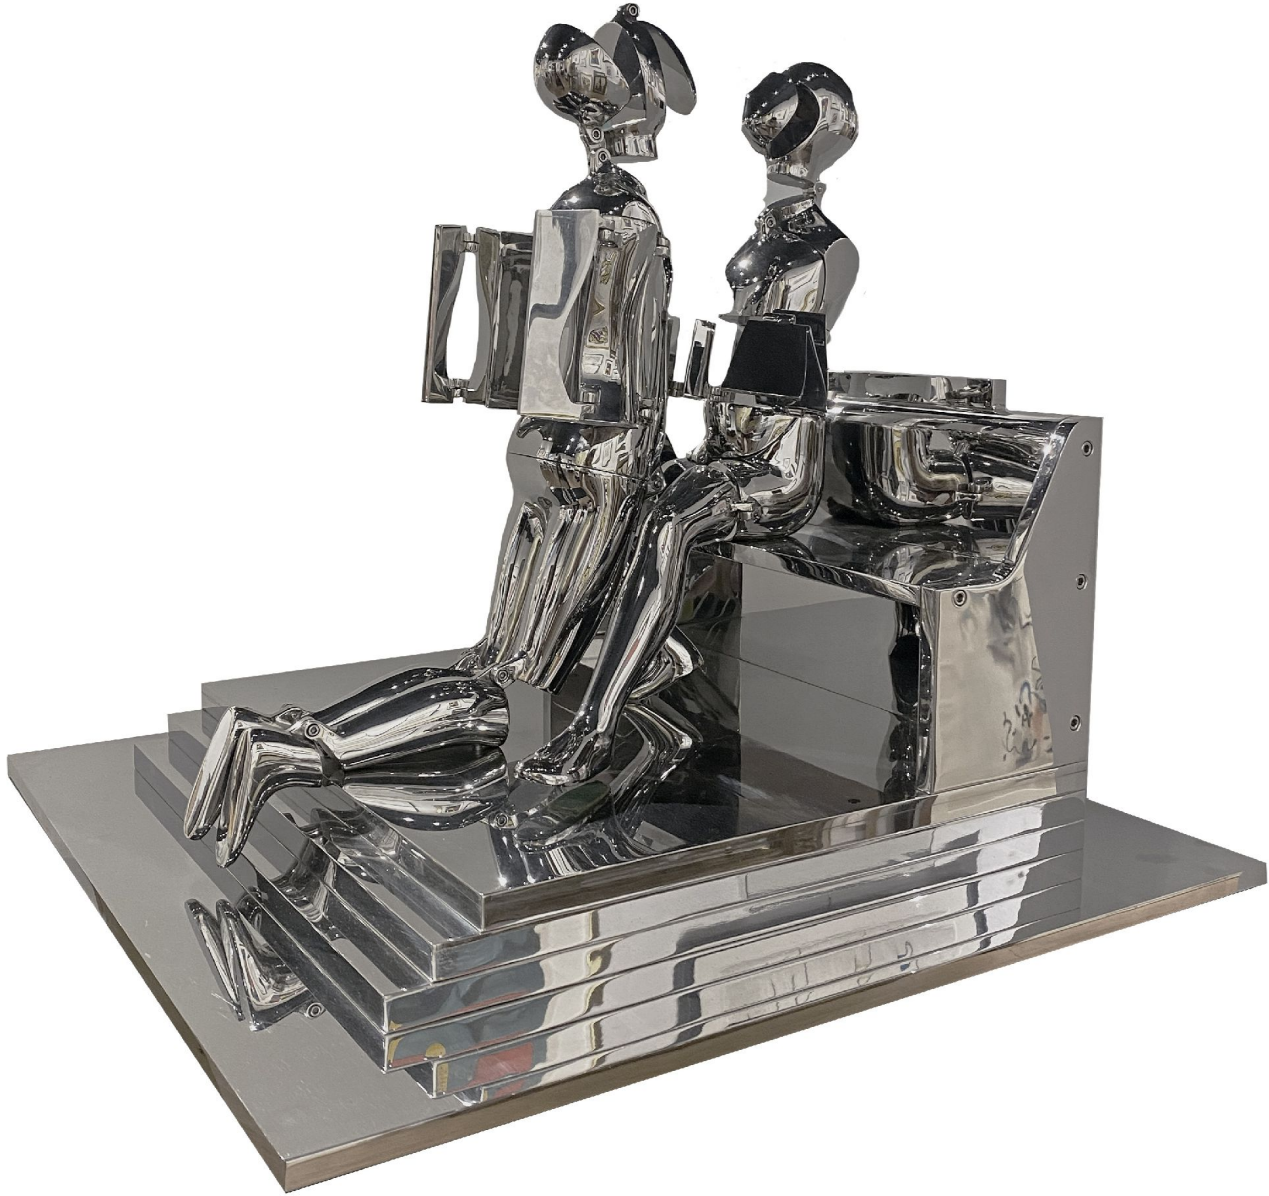

KODNER
GALLERY

Ernest Tino Trova, *The Encounter*, 1994
Chrome Sculpture, 24 x 24 x 26 in. (61 x 61 x 66 cm)