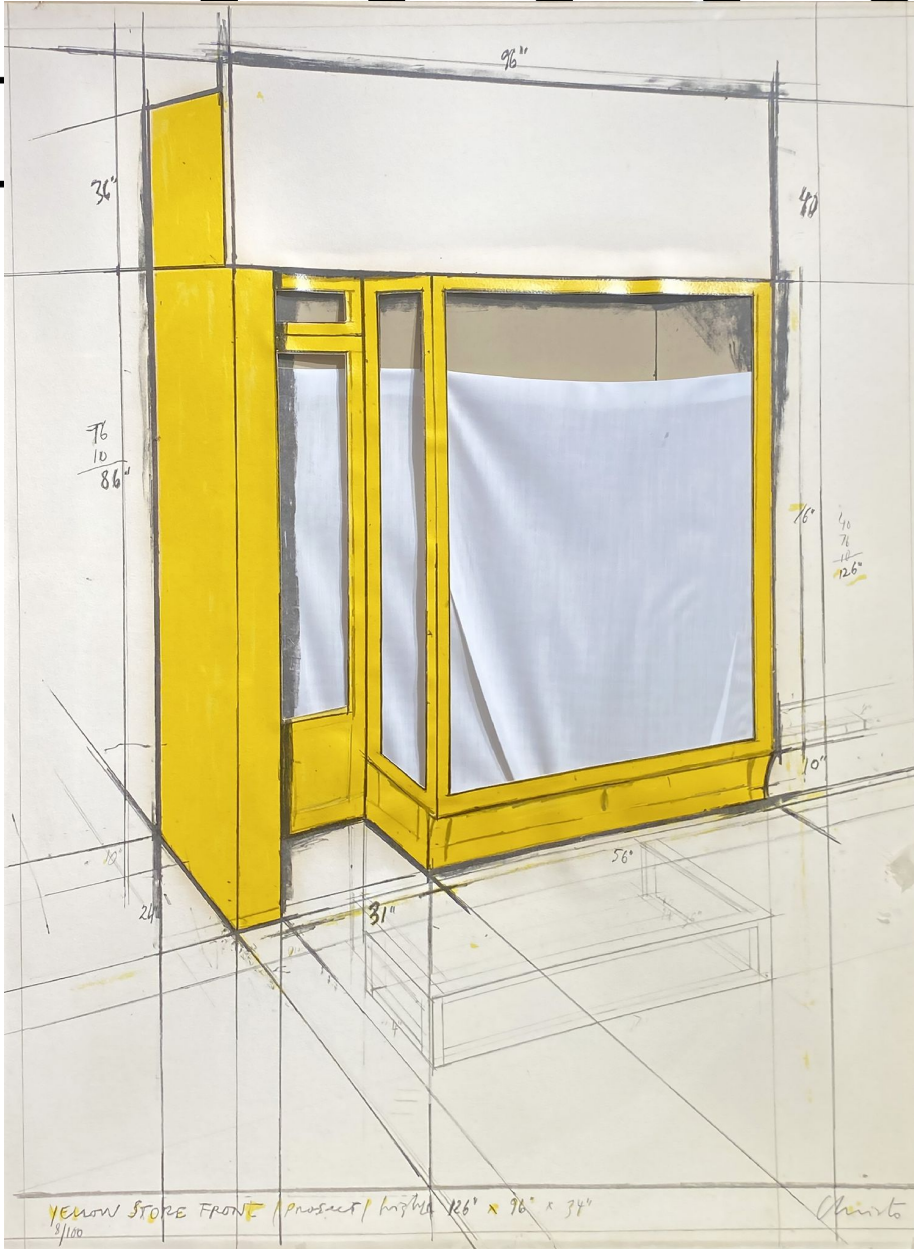

ALLERY

rt

Christo, *Yellow Store Front, Project*, 1980  
Mixed Media Collage, 32 x 23 1/2 in. (81.3 x 59.7 cm)