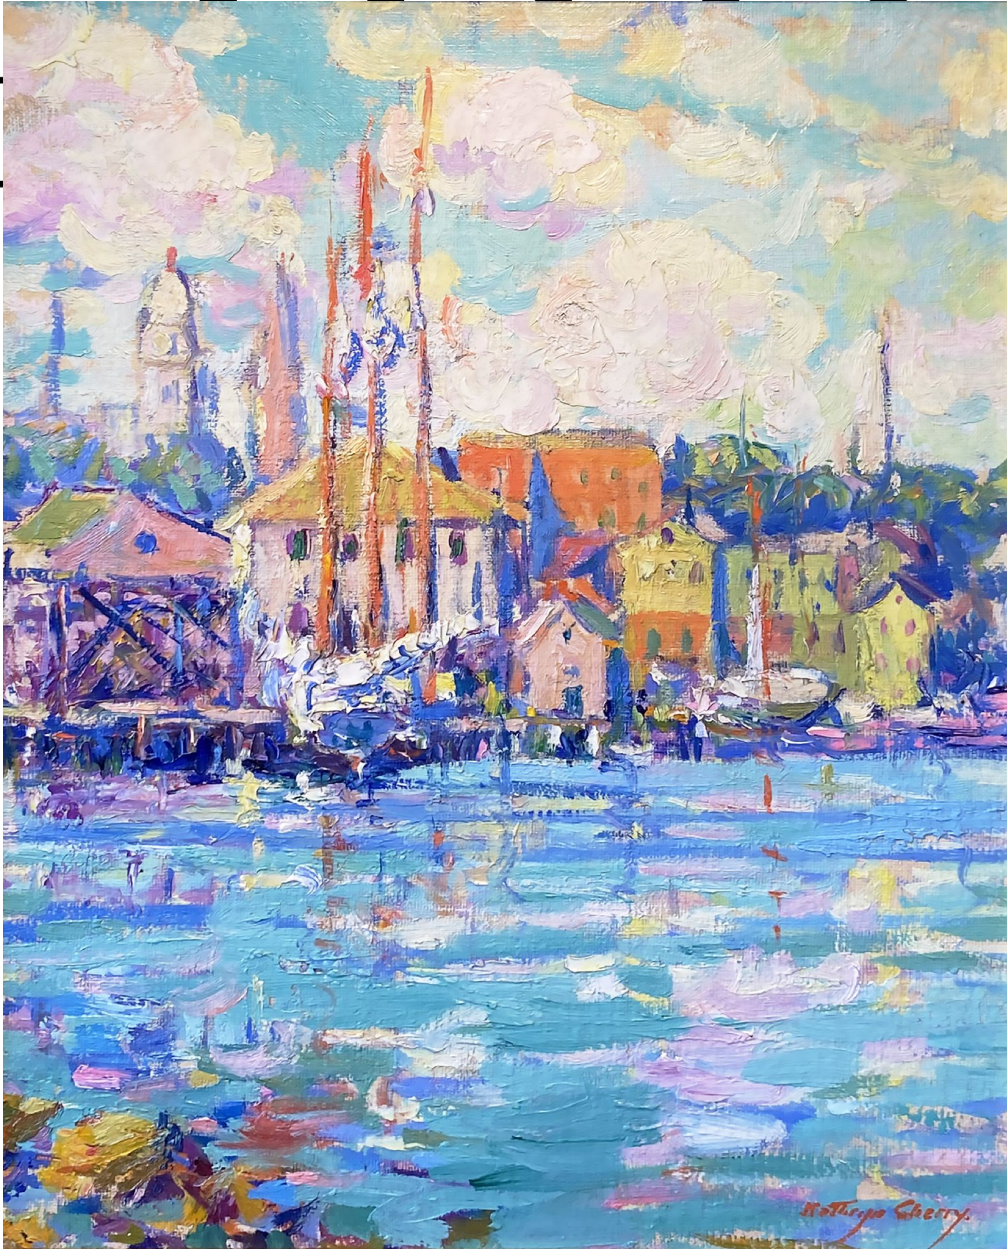

GALLERY

Kathryn Cherry, *View from My Window, Gloucester, M.A.*
Oil on Canvas, 14 x 11 in. (35.6 x 27.9 cm)