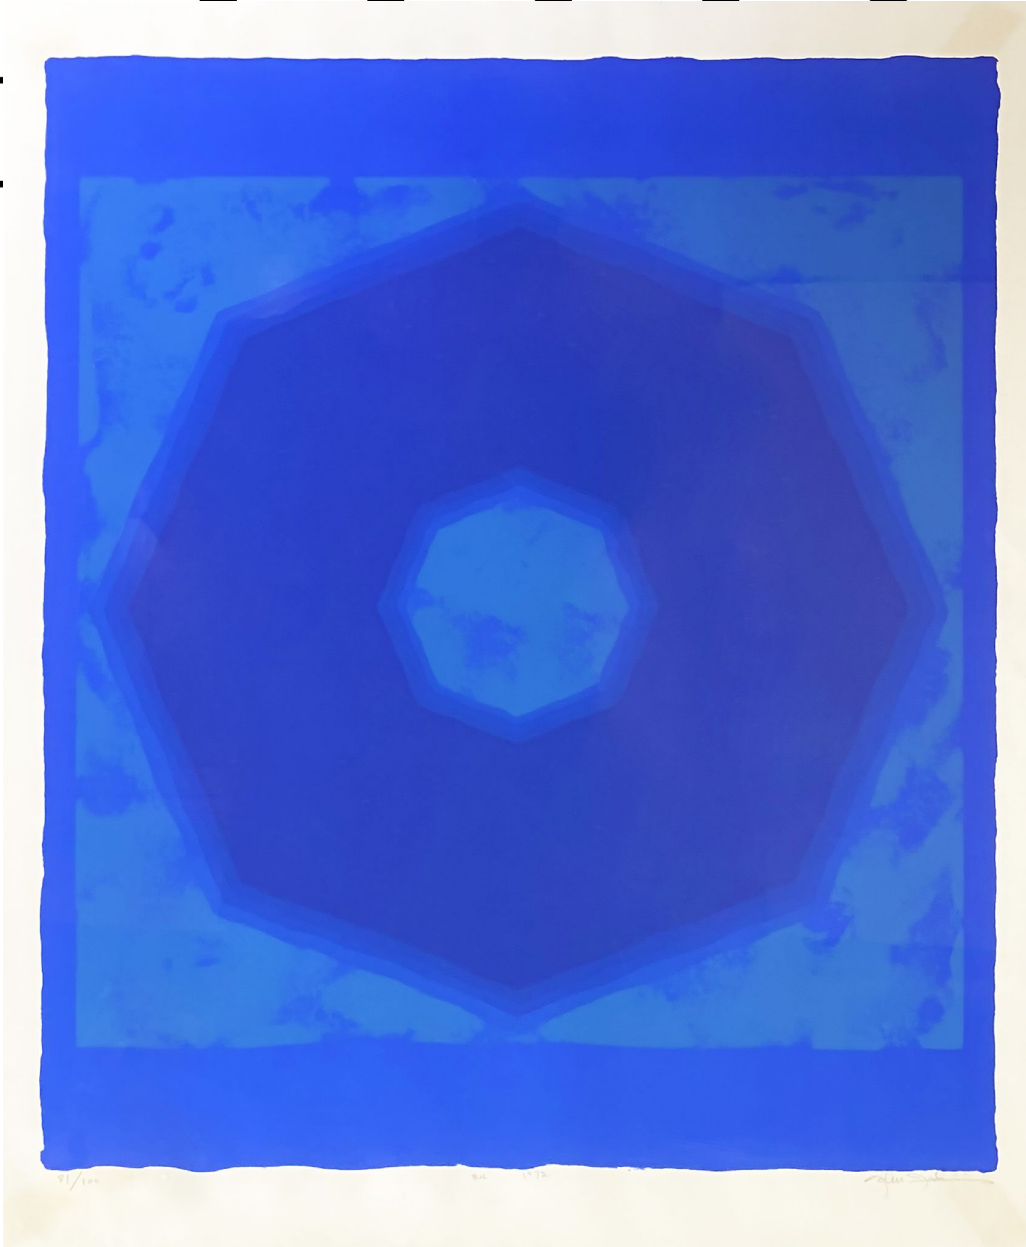

LLERY

Nobu Fukui, *Blue Abstract #4*, 1972  
Color Lithograph, 25 x 21 in. (63.5 x 53.3 cm)