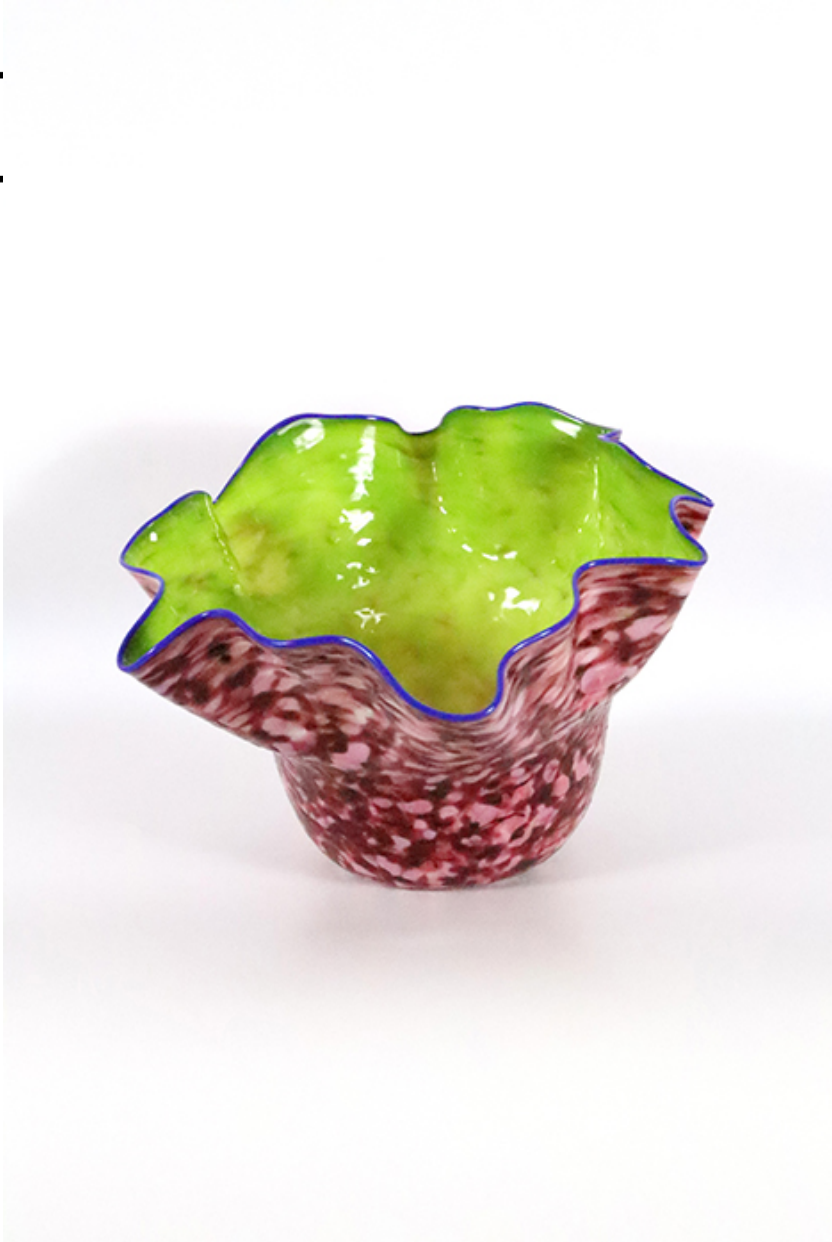

GALLERY

Art

Dale Chihuly, *Zephyr Green Macchia with Blue Lip Wrap*, 1996
Glass, 8 x 10 x 10 in.