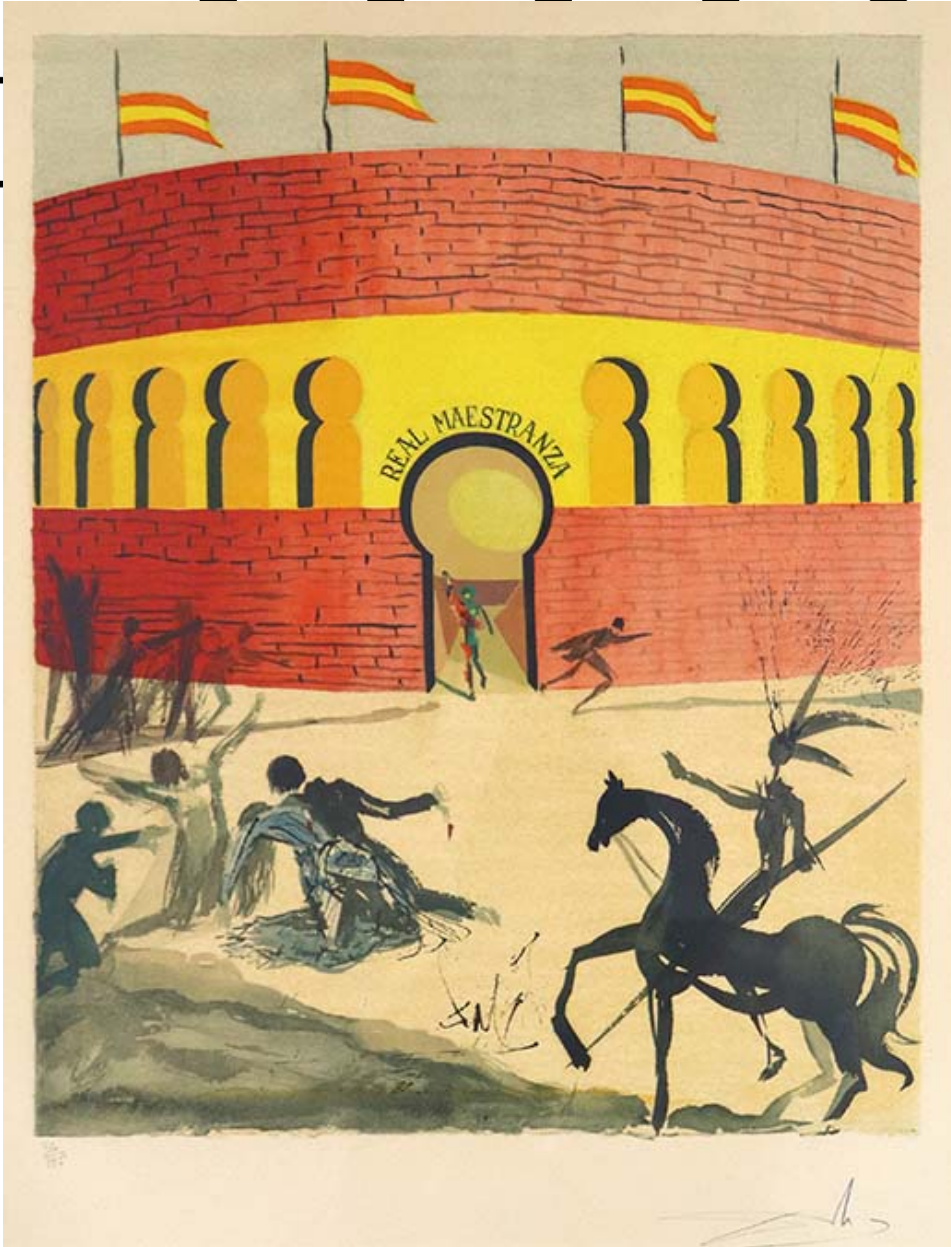

# GALLERY

t

Salvador Dali, *Death of Carmen*  
Color Lithograph, 24 x 18 in.